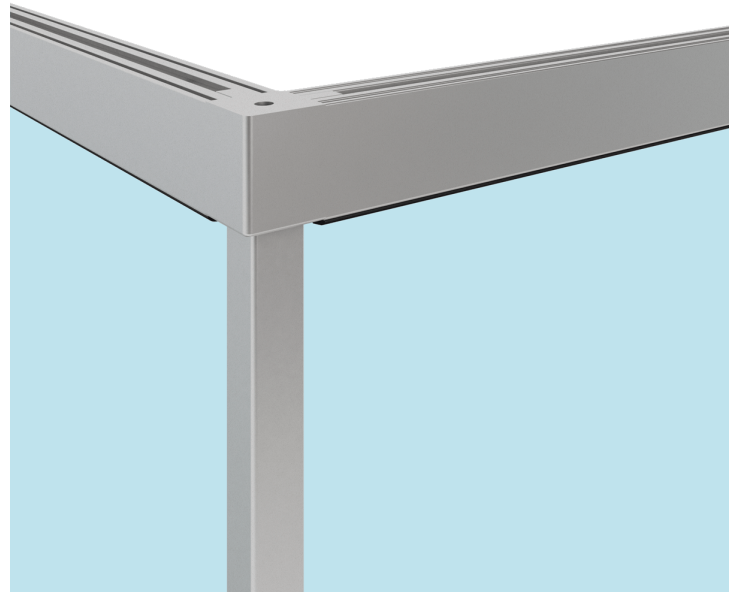

## Vetro Fisso

Systems for fixed glass panels

→|← 8 ÷ 12 mm

## Vetro Fisso

Profiles and accessories for fixed glass panels walls and compartments. Systems for fixed glass panels, with profile (height 27 mm or 30 mm) and profiles with adhesive for glass walls.