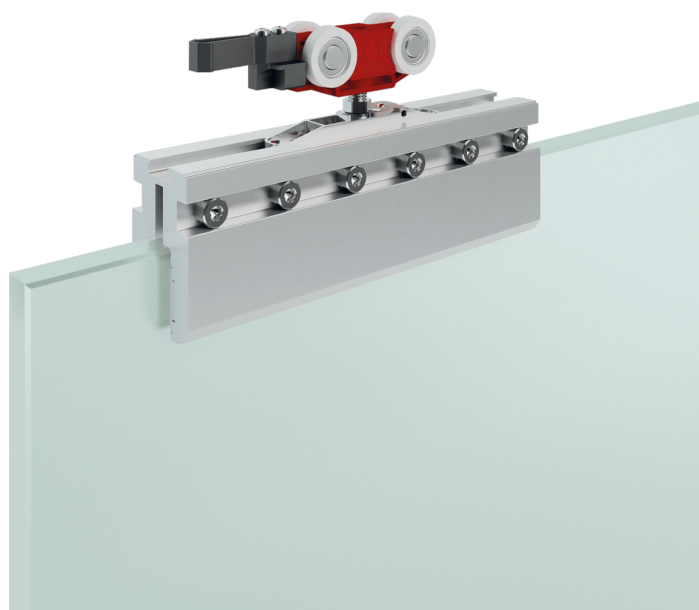

## Vetro 74

Accessories for glass doors with safety hole and clamp height 74 mm

 15 ÷ 19,7 mm

 Min 700 mm

 Max 250 kg

## Vetro 74

Vetro 74 is the new system of sliding system for glass doors, with a weight up to a maximum of 250 kg and a security hole, suitable for glass with thicknesses up to 19 mm.

The clamp of this system has a height of 74 mm.

Vetro 74 integrates the new sliding trolleys with Fluid technology: the movement turns out to be extremely light, in opening and closing, for a constantly improved user experience.