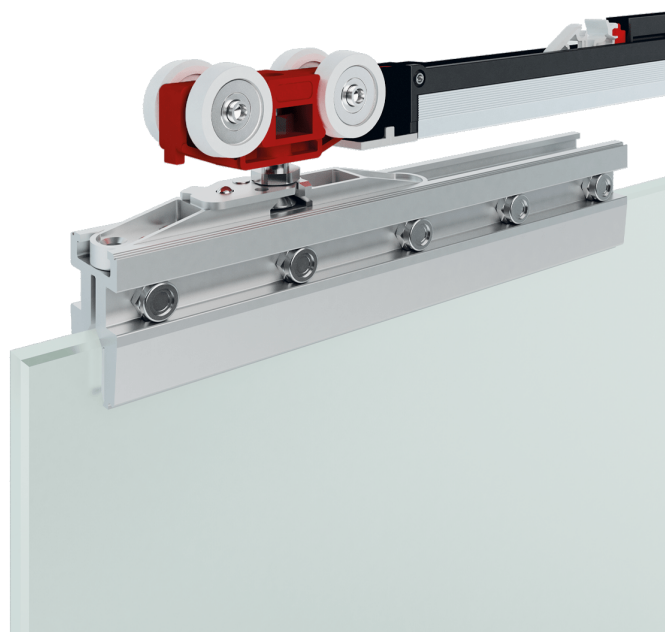

## Vetro 40

Accessories for glass doors without drillings and  
clamp height 40 mm

 8 ÷ 12,7 mm

 Min 600 mm

 80 ÷ 120 kg

 10 mm

 Guida a scatto

 Guida manuale

## Vetro 40

Vetro 40 is a sliding system suitable for glass doors without drillings and clamp height 40 mm. This system match both with monolithic and laminated glass, with thicknesses from 8-8,7 mm (5/16") / 10-10,7 mm (3/8") / 12-12,7 mm (1/2"). Vetro 40 integrates the new sliding trolleys, with Fluid technology: the movement turns out to be extremely soft, in opening and closing, for a costantly improved user experience.