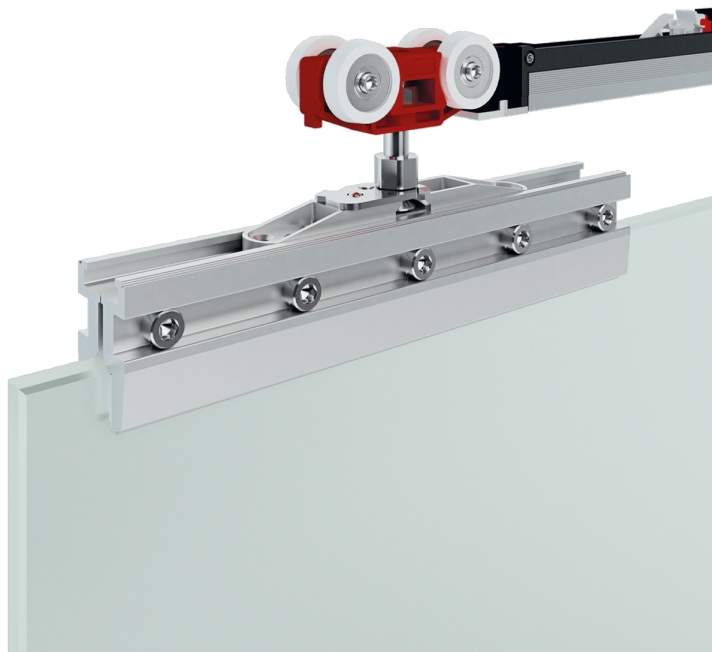

Selfie Vetro

Systems for doors with automatic closure

 8 ÷ 12,7 mm

 650 ÷ 1200 mm

 Max 80 kg

Selfie Vetro

Selfie is the innovative mechanical system for doors with automatic closure, which doesn't require the use of electrical equipment.

Selfie is an innovative system suitable for glass doors with automatic self closing, which does not require any type of electrical equipment.

The system is available with our Vetro 24, Vetro 40 and Pronto systems, which integrate the innovative Fluid technology: the opening and closing movement is even lighter and more smooth, without the need of any kind of effort.

Finally, the Selfie system is available for mounting on counter frames.