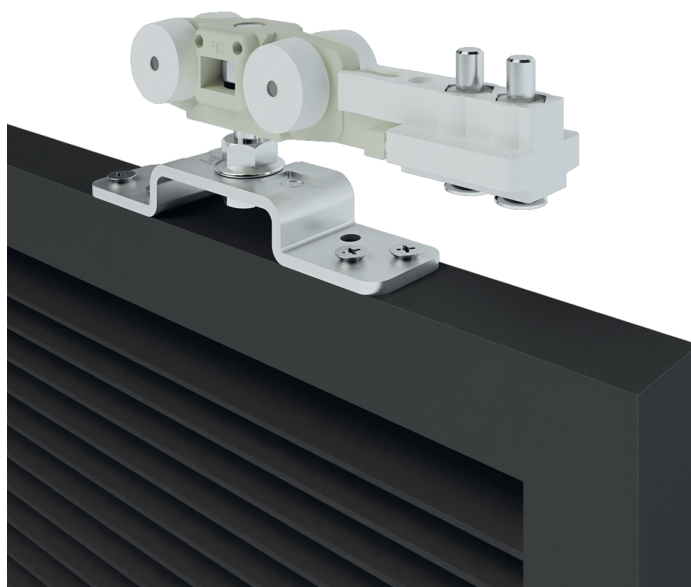

Gelosie Scorrevoli

Accessories for sliding shutters

 50 mm

 Max 80 kg

 Fermi standard

Gelosie Scorrevoli

Gelosie is a system dedicated to external windows shutters. Ideal system for outdoors, thanks to its high resistance to weathering.