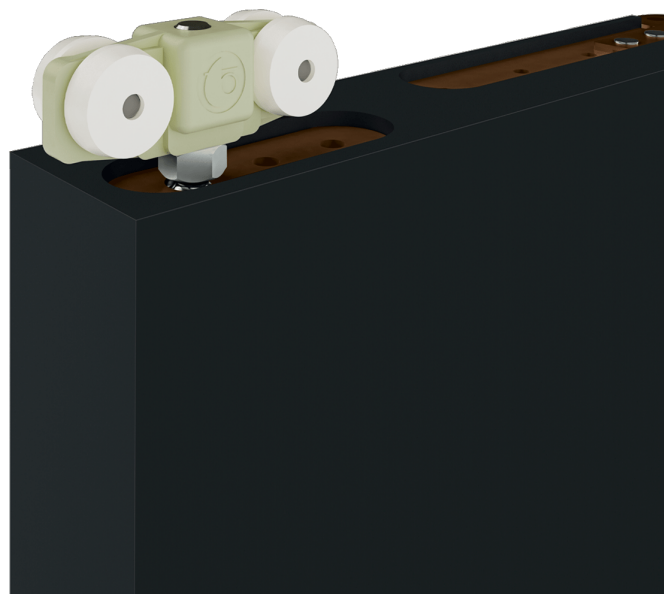

Foldy

Folding doors with external hinge opening

 32 mm

 Max 40 kg

Foldy

Foldy is a system for wooden folding doors with external hinges opening.

The system has multiple configurations, able to satisfy any need: Foldy is made up of two equal doors or two unequal doors; the doors can close together or spaced; the system is compatible with external hinges.

Finally, Foldy integrates the possibility of opening the doors both to the right and to the left.