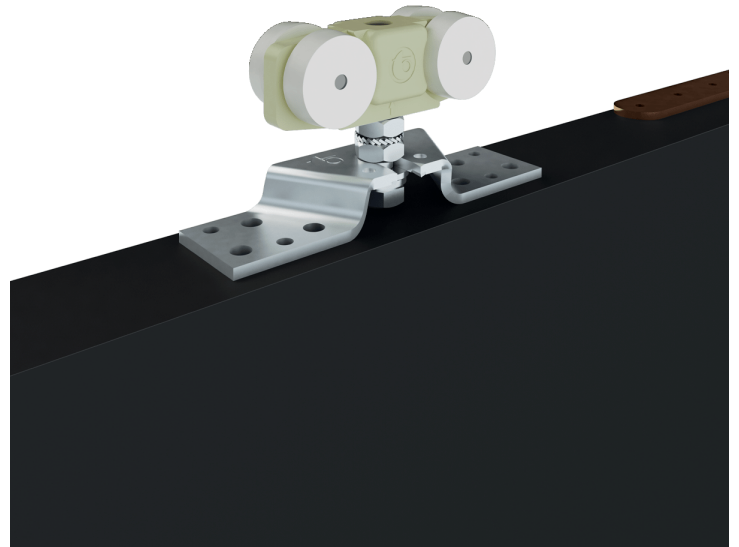

Accordion

Accordion folding doors

 Min 30 mm

 Max 40 kg

 7 mm

Accordion

Accordion folding doors with hinges and central sliding panel.

Accordion system is dedicated to multiple leaves folding doors with, combinable with pivot joints or hinges.

The system it allows a configuration of three or four leaves.

The sliding system it is fixed in centrally to each leaf, in order to grant an always balanced motion.