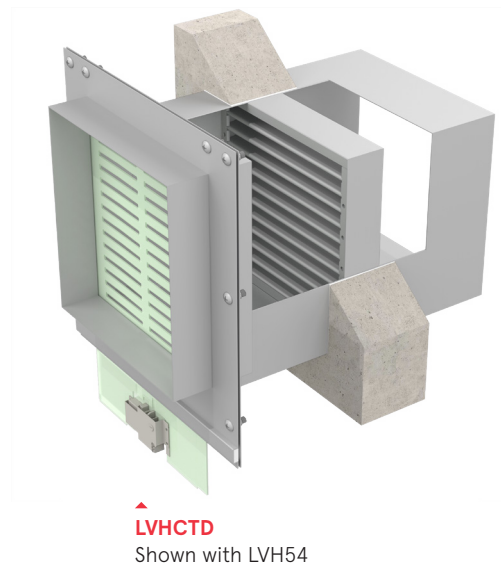

# LVHCTD + LVH44/LVH54

## CASSETTE TYPE DAMPER

Lorient's Cassette Type Damper allows simple and rapid duct installation in small spaces, along with excellent access during commissioning and servicing. When used with an LVH44 or LVH54 air transfer grille can provide up to 240 minutes fire and smoke resistance.

### Key benefits

- ▶ Sliding cold smoke shutter module allows easy access for servicing
- ▶ Easy installation of air transfer grille into fire compartment boundary
- ▶ Shutter plates tolerate a pressure differential of 300Pa
- ▶ Low cold smoke leakage rates
- ▶ May be used purely as a cold smoke damper by excluding the air transfer grille
- ▶ Can incorporate either LVH44 or LVH54 air transfer grilles
- ▶ Controlled by 'Talkback' system providing status information + auto-cycling