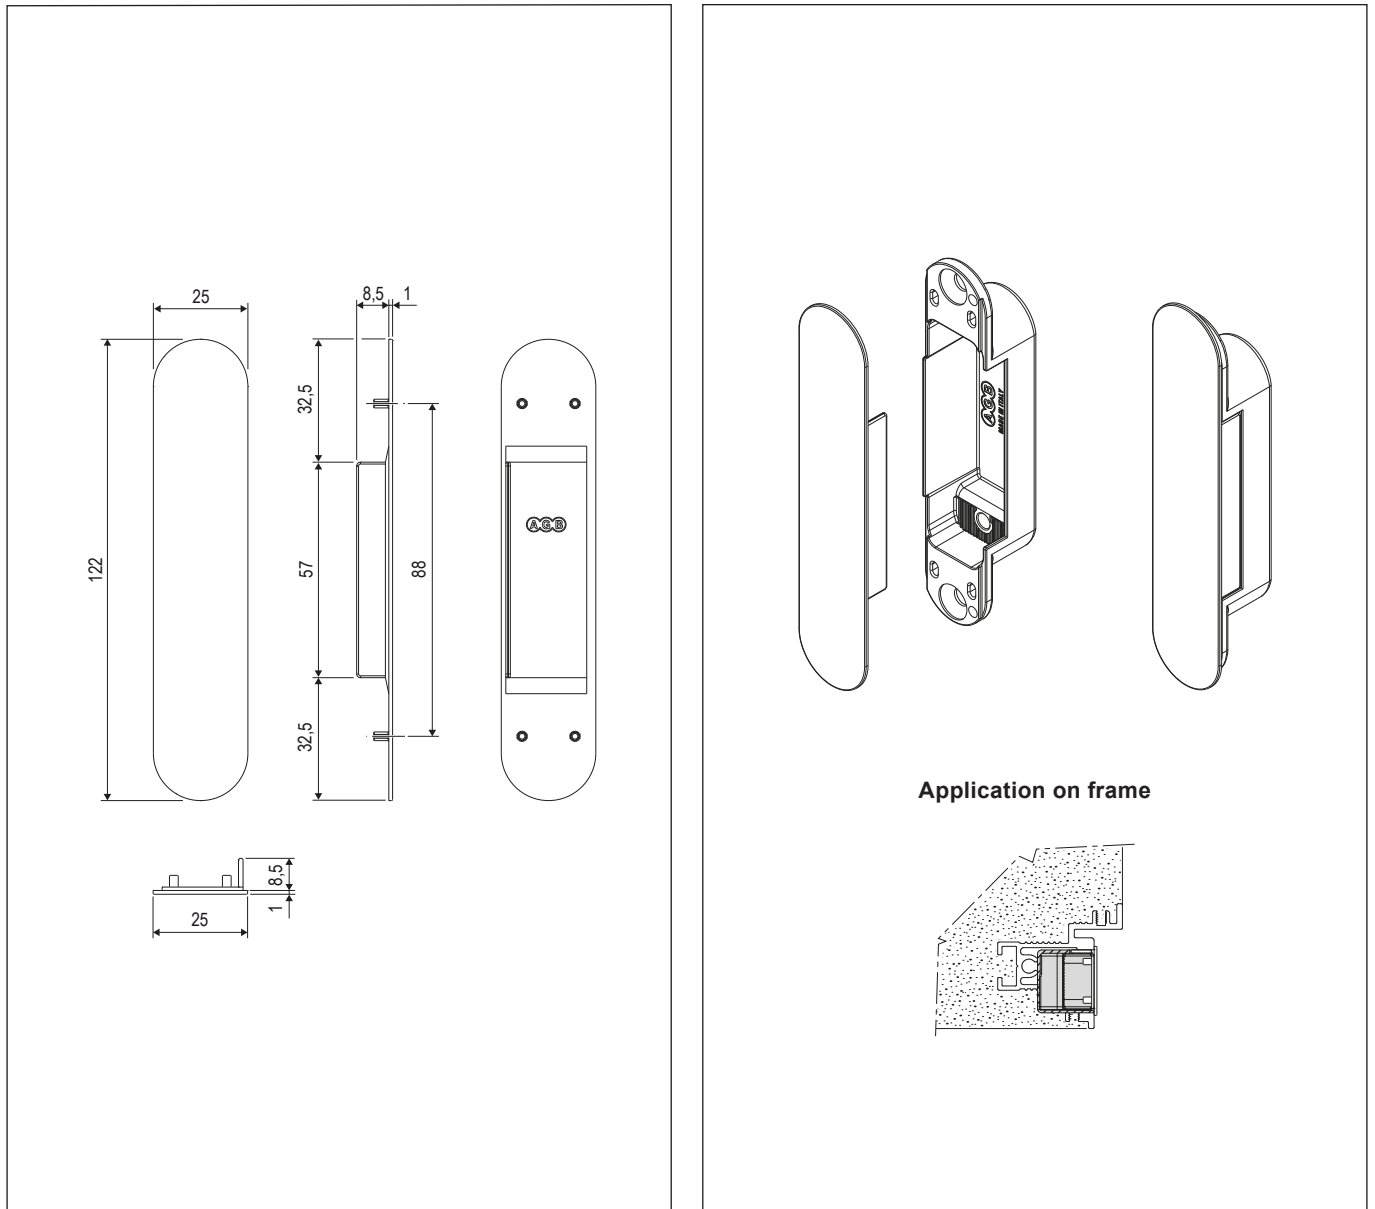

# Cover with cover-edges for frame Eclipse 3.0 and Eclipse 3.1

## Application

For flush doors, it avoids dirt during wall installations of frame.

## Fastening

To be coupled to the frame side hinge body. Remove the cover starting from one side.