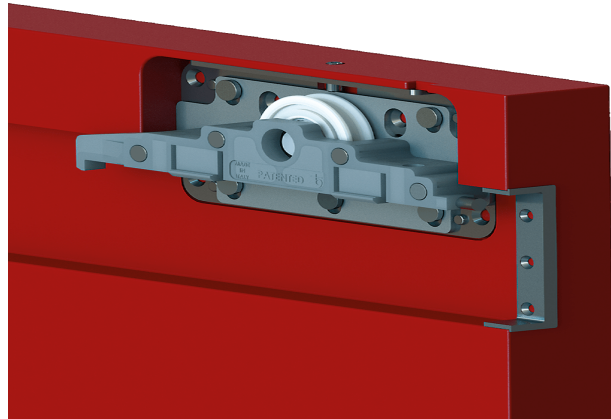

Diva Air

Sliding patented system with air dampers

 Max 80 kg

 10 mm

 Fermi standard

 Fermi ammortizzati

Diva Air

Diva Air is the patented sliding system with exposed aluminium track and soft-closing, for wooden design doors.

Diva Air is featured by minimal style, thanks to hidden sliding trolleys. Patented air dampers are totally concealed into the tracks, in order to stand out the design of the door. The exposed aluminium tracks is available in various finishing solutions.

The air damper is integrated into the track and is equipped with an automatic loading system; the pre-loading operation must be made before the first usage of the door.