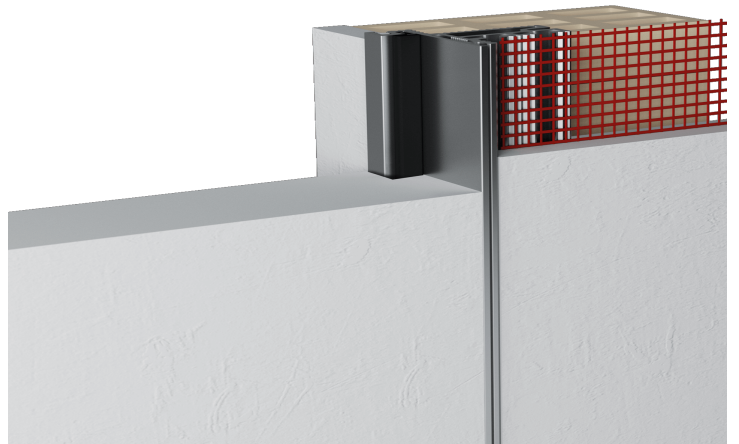

Fusion

Flush swing wooden door system

 44 ÷ 45 mm

 Max 60 kg

Fusion

Fusion is the new flush swing wooden door system. The usage of best components allows a quick and easy installation.

Fusion system is suitable to main different models of concealed hinges currently on the market.

Fusion flush swing system is used with wooden doors from 44÷45 mm thickness.

It is possible to supply frames dedicated to standard door sizes. Alternatively, it is possible to realize frames according to special sizes requirements, providing information of height, width and quantity of hinges to use.

Fusion system uses for all versions, the standard "door-catcher" B024020934 ALUTOP XT AGB.