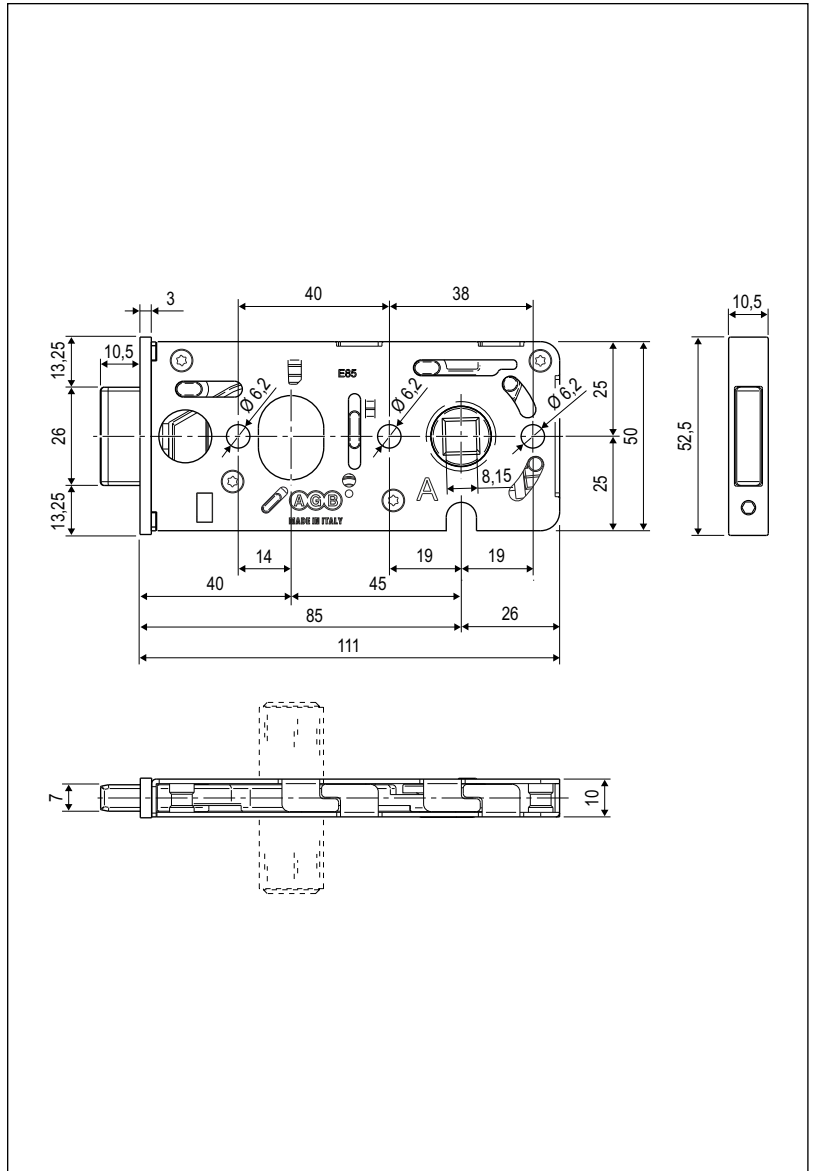

# Vitra, square ends with cylinder lock, 10,5 mm forend

**Description**

Mortice lock with magnetic movement.

**Use**

For internal doors in glass, aluminium and wood.

**Lock fastening**

Fasten the lock with the holes for through screws, 6,2 mm diameter.

**Cylinder fastening**

Use the grub in the lock forend with 3 mm Allen key.

**Order Specifications**

Material	Article	Backset	
STEEL	B04553.85.XX	85	6 mm

**Note.** Refer to the price list in force to check the availability of the finishes.