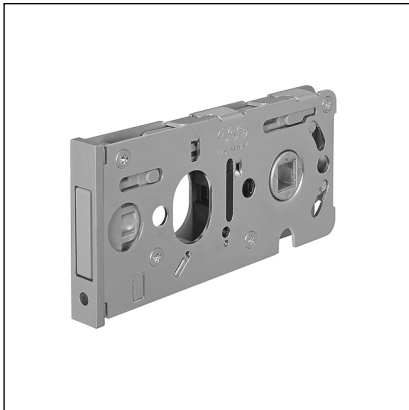

# Vitra, square ends with cylinder lock, 10,5 mm forend

**Description**

Mortice lock with magnetic movement.

**Use**

For internal doors in glass, aluminium and wood.

**Lock fastening**

Fasten the lock with the holes for through screws, 6,2 mm diameter.

**Cylinder fastening**

Use the grub in the lock forend with 3 mm Allen key.

**Order Specifications**

Material	Article	Backset	
STEEL	B04553.85.XX	85	6 mm

**Note.** Refer to the price list in force to check the availability of the finishes.