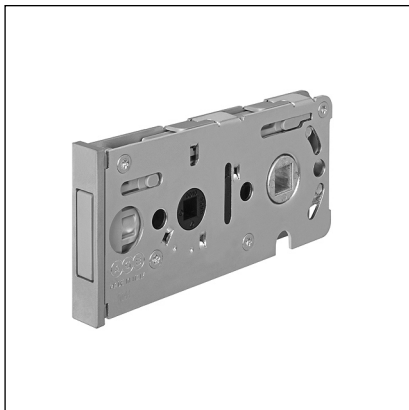

Vitra, square ends, 6 mm bathroom lock, 10,5 mm forend

Description

Mortice lock with magnetic movement.

Use

For internal doors in glass, aluminium and wood.

Fastening

Fasten the lock with the holes for through screws, 6,2 mm diameter.

Order Specifications

| Material | Article | Backset |  |
|----------|--------------|---------|--|
| STEEL | B04552.85.XX | 85 | 6 mm |

Note. Refer to the price list in force to check the availability of the finishes.