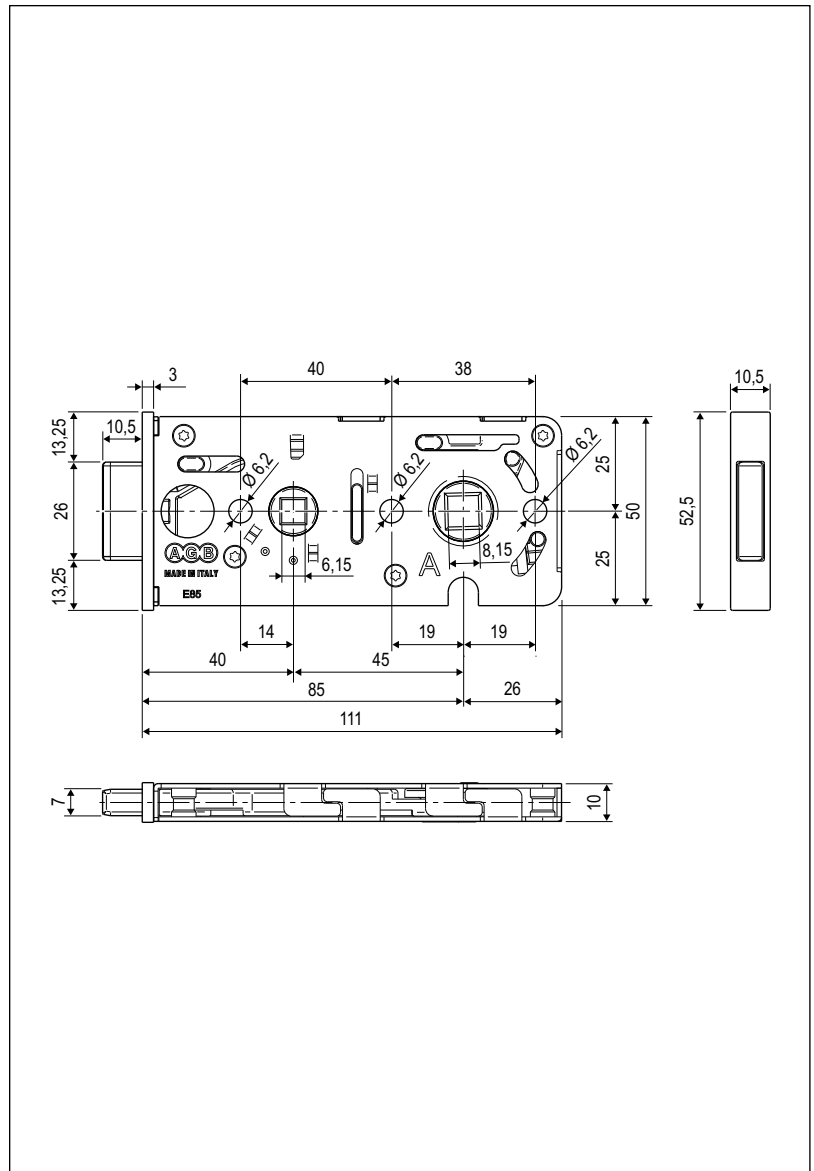

Vitra, square ends, 6 mm bathroom lock, 10,5 mm forend

Description

Mortice lock with magnetic movement.

Use

For internal doors in glass, aluminium and wood.

Fastening

Fasten the lock with the holes for through screws, 6,2 mm diameter.

Order Specifications

| Material | Article | Backset |  |
|----------|--------------|---------|--|
| STEEL | B04552.85.XX | 85 | 6 mm |

Note. Refer to the price list in force to check the availability of the finishes.