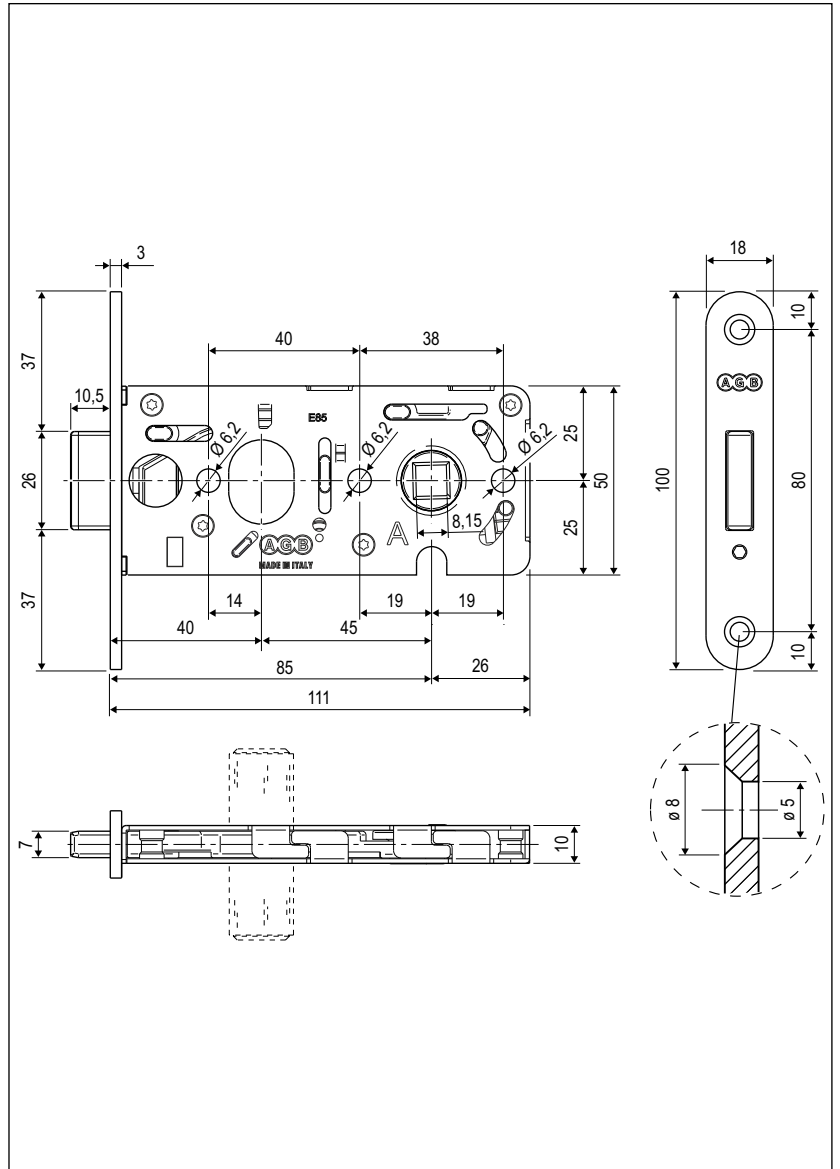

Vitra, round ends with cylinder lock, 18 mm forend

Description

Mortice lock with magnetic movement.

Use

For internal doors in glass, aluminium and wood.

Lock fastening

Fasten the lock with two screws 3,5x20 mm.

Cylinder fastening

Use the grub in the lock forend with 3 mm Allen key.

Order Specifications

Material	Article	Backset
STEEL	B04503.85.XX	85

Note. Refer to the price list in force to check the availability of the finishes.