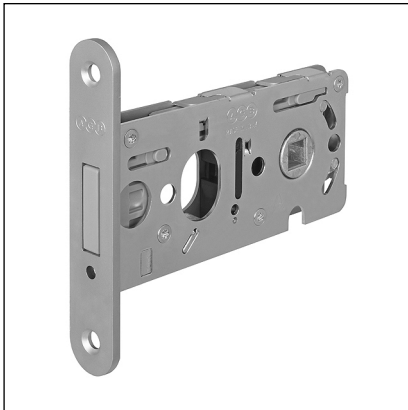

Vitra, round ends with cylinder lock, 18 mm forend

Description

Mortice lock with magnetic movement.

Use

For internal doors in glass, aluminium and wood.

Lock fastening

Fasten the lock with two screws 3,5x20 mm.

Cylinder fastening

Use the grub in the lock forend with 3 mm Allen key.

Order Specifications

Material	Article	Backset
STEEL	B04503.85.XX	85

Note. Refer to the price list in force to check the availability of the finishes.