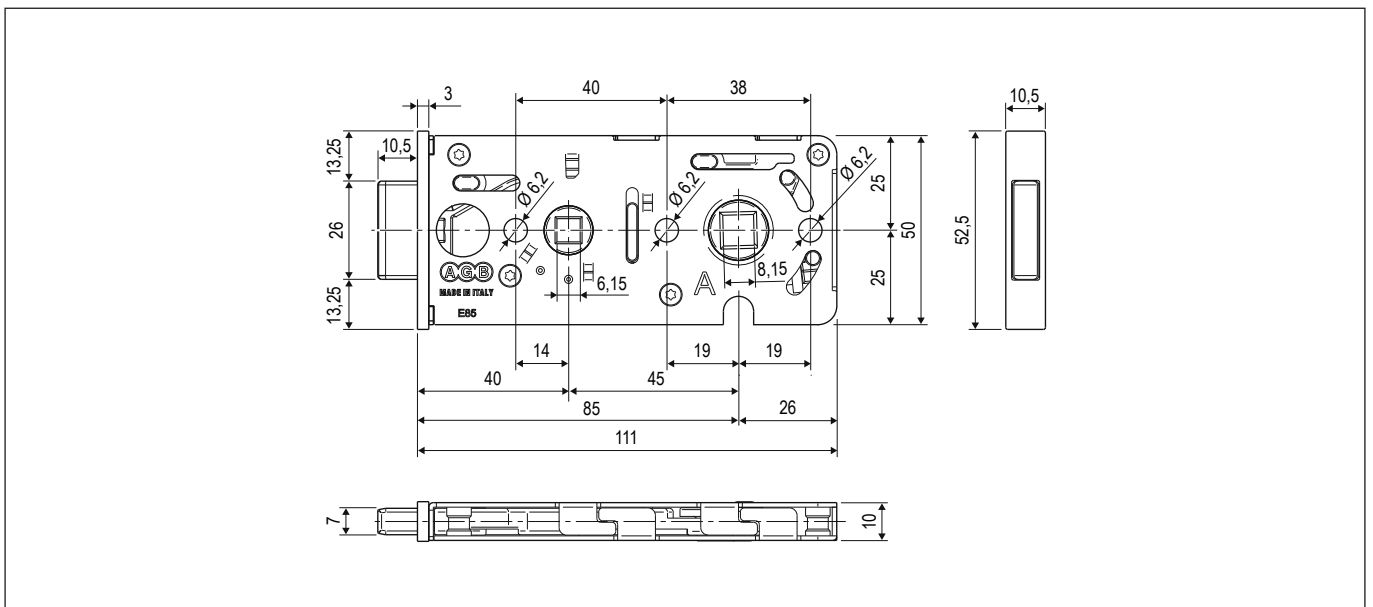

Vitra kit - bathroom lock

Lock, covers, cam and handle

Fastening

Follow the sequence indicated in the drawing.

Vitra kit - bathroom lock

Order Specifications

	Article
Anodized silver	B99970.01.01
Chromium plated	B99970.01.30