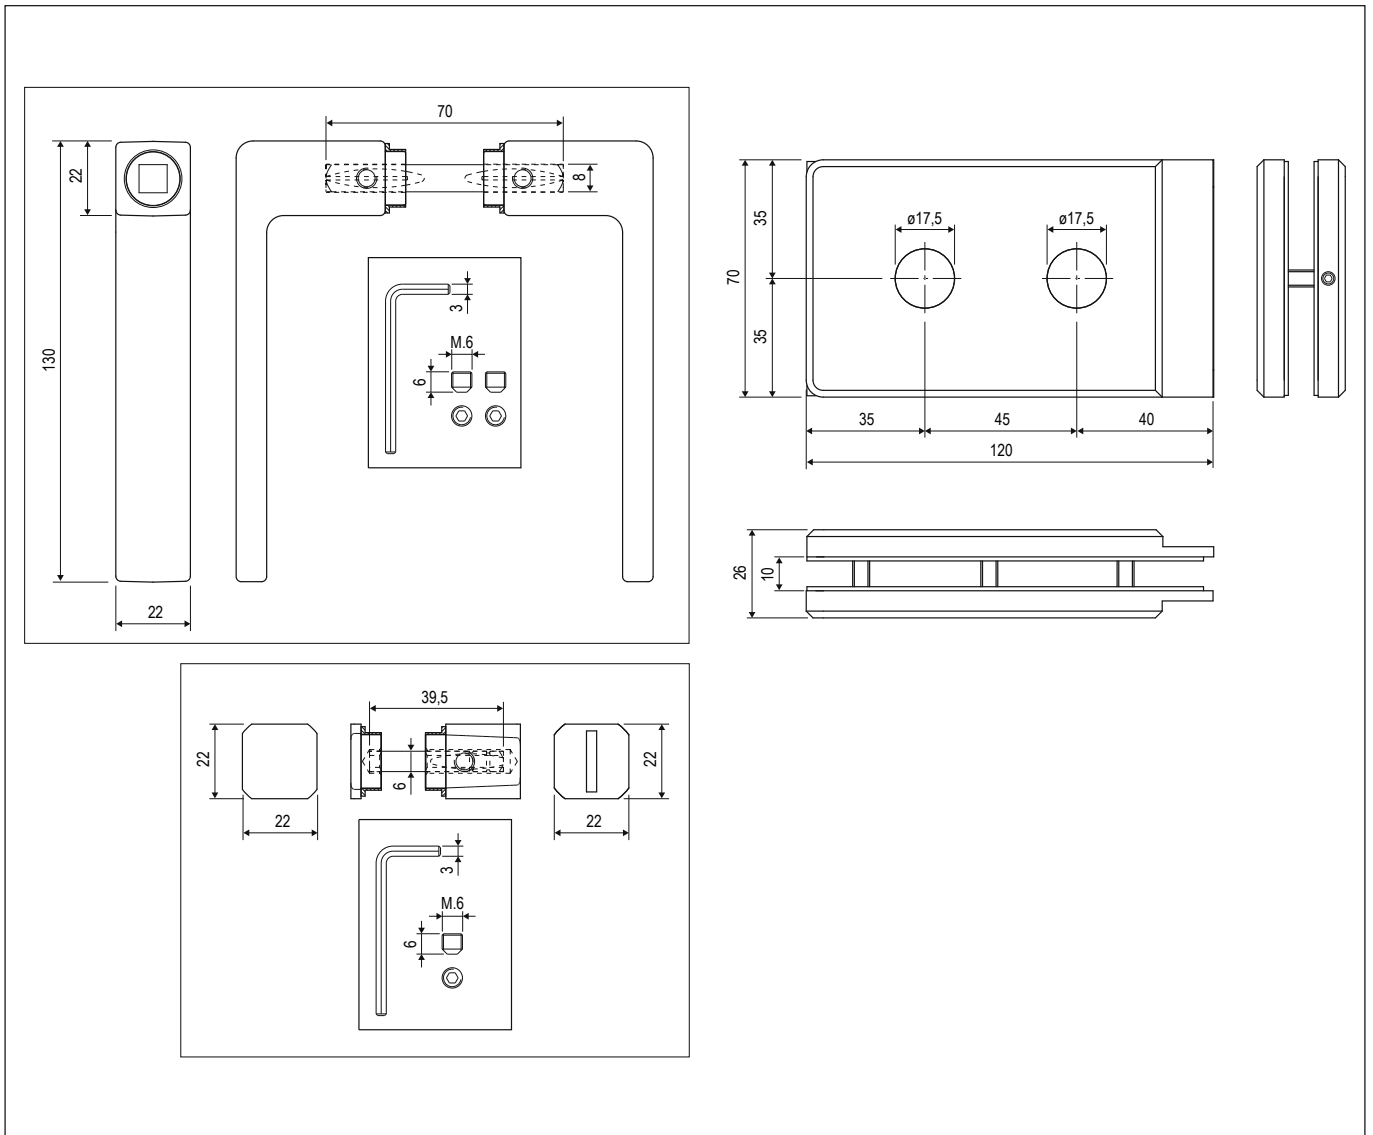

Vitra kit - bathroom lock

Lock, covers, cam and handle

Fastening

Follow the sequence indicated in the drawing.

Vitra kit - bathroom lock

Order Specifications

	Article
Anodized silver	B99970.01.01
Chromium plated	B99970.01.30