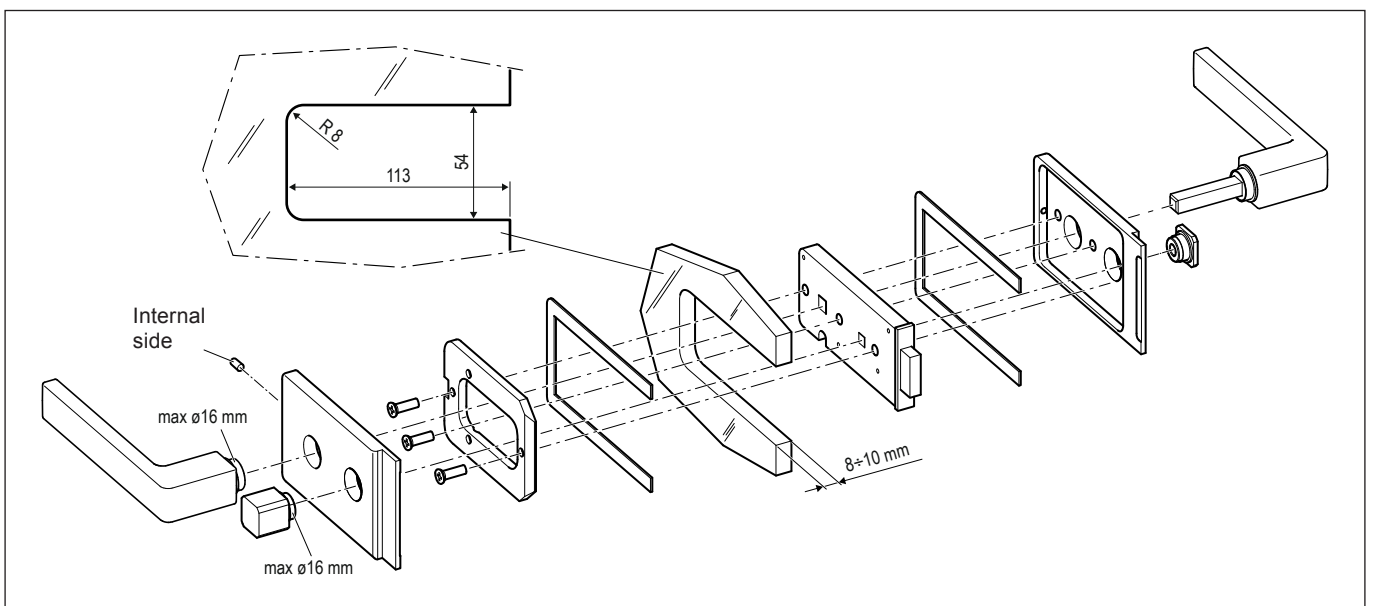

Vitra kit - bathroom lock

Lock, covers, cam and handle

Fastening

Follow the sequence indicated in the drawing.

Vitra kit - bathroom lock

Order Specifications

	Article
Anodized silver	B99970.01.01
Chromium plated	B99970.01.30