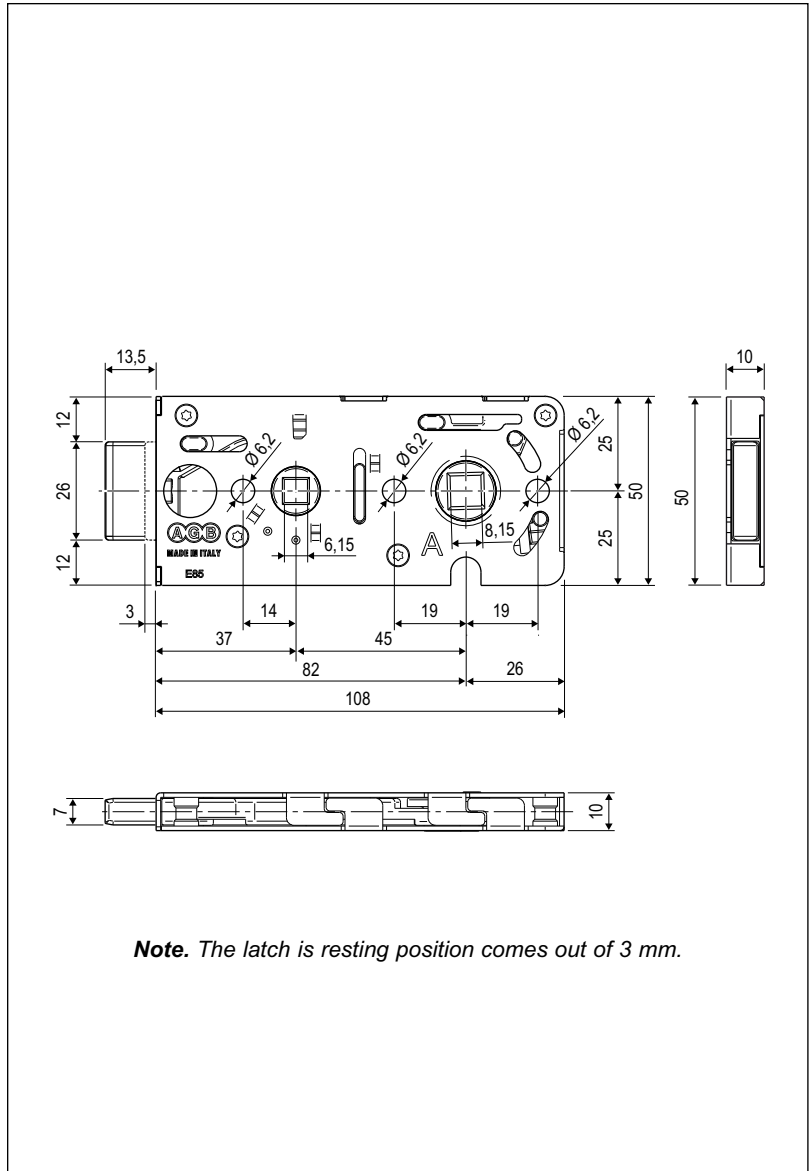

# Vitra, 6 mm bathroom lock, without forend

**Description**

Mortice lock with magnetic movement.

**Use**

For internal doors in glass, aluminium and wood.

**Fastening**

Fasten the lock with the holes for through screws, 6,2 mm diameter.

**Note.** The latch is resting position comes out of 3 mm.

**Order Specifications**

Material	Article	Backset	
STEEL	B04582.85.XX	82	6 mm

**Note.** Refer to the price list in force to check the availability of the finishes.