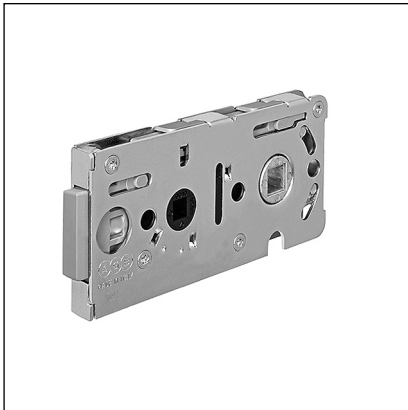

# Vitra, 6 mm bathroom lock, without forend

**Description**

Mortice lock with magnetic movement.

**Use**

For internal doors in glass, aluminium and wood.

**Fastening**

Fasten the lock with the holes for through screws, 6,2 mm diameter.

**Note.** The latch is resting position comes out of 3 mm.

**Order Specifications**

Material	Article	Backset	
STEEL	B04582.85.XX	82	6 mm

**Note.** Refer to the price list in force to check the availability of the finishes.