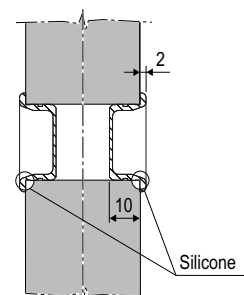

Scivola round - Kit E Venti5 - round pull and finger pull, $\varnothing 25$ mm

Description

Kit with brass flush pulls for sliding doors.

Application

Suitable for concealed, sliding timber doors without lock. Can be used on the second door of double sliding doors.

Mounting

The pulls are secured by embedding, aided by silicone.

Note. All the kit components come in a single package.

HANDLES ASSEMBLY

Order Specifications

Article
B01920.20.XX

NB. Refer to the price list in force to check the availability of the finishes.