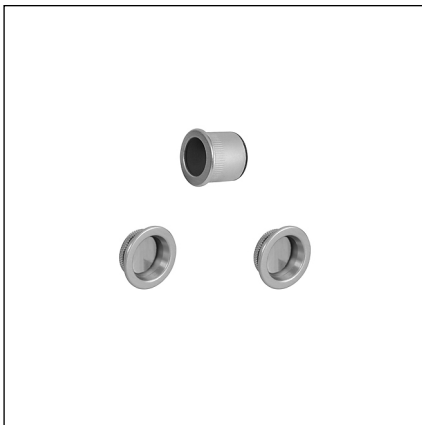

Scivola round - Kit E Venti5 - round pull and finger pull, $\varnothing 25$ mm

Description

Kit with brass flush pulls for sliding doors.

Application

Suitable for concealed, sliding timber doors without lock. Can be used on the second door of double sliding doors.

Mounting

The pulls are secured by embedding, aided by silicone.

Note. All the kit components come in a single package.

HANDLES ASSEMBLY

Order Specifications

Article
B01920.20.XX

NB. Refer to the price list in force to check the availability of the finishes.