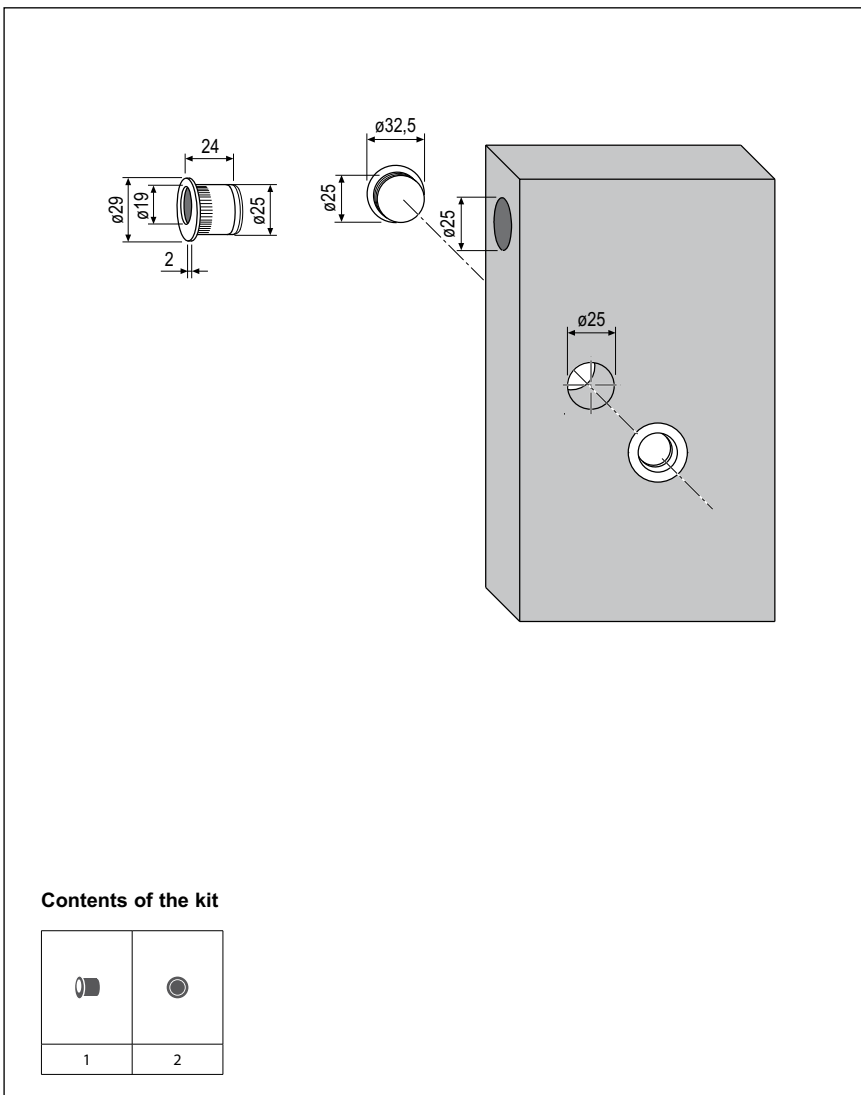

Scivola round - Kit E Venti5 - round pull and finger pull, $\varnothing 25$ mm

Description

Kit with brass flush pulls for sliding doors.

Application

Suitable for concealed, sliding timber doors without lock. Can be used on the second door of double sliding doors.

Mounting

The pulls are secured by embedding, aided by silicone.

Note. All the kit components come in a single package.

HANDLES ASSEMBLY

Order Specifications

Article
B01920.20.XX

NB. Refer to the price list in force to check the availability of the finishes.