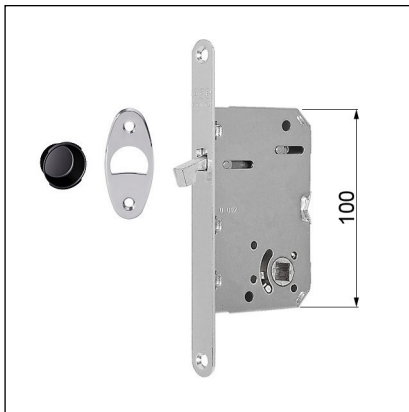

Scivola Tre - 16 mm forend, 8 mm hub

Description

Embedded lock with receding hook, striker included. Made entirely of steel. 16 mm forend with round ends. 35 and 50 mm backset, 40 on request. Striker with frontal maximum width 28 mm.

Use

Lock for internal sliding doors with hook, which throws from the lock forend and rotate onto the striker plate when closing. The coupling between door and frame is guaranteed by the extension of the lock. The hub of the handle operates the hook which can be locked by the bathroom lock.

Fastening

Prepare cutout and mill the panel according to the dimensions shown in the diagram. Secure the lock and striker with four 4x20 mm screws.

Note. Each pack contains a lock with striker and pocket.

Order Specifications

Material	Article
STEEL	B08921.35.XX
	B08921.40.XX
	B08921.50.XX

Note. Refer to the price list in force to check the availability of the finishes.

Three locks, one mill