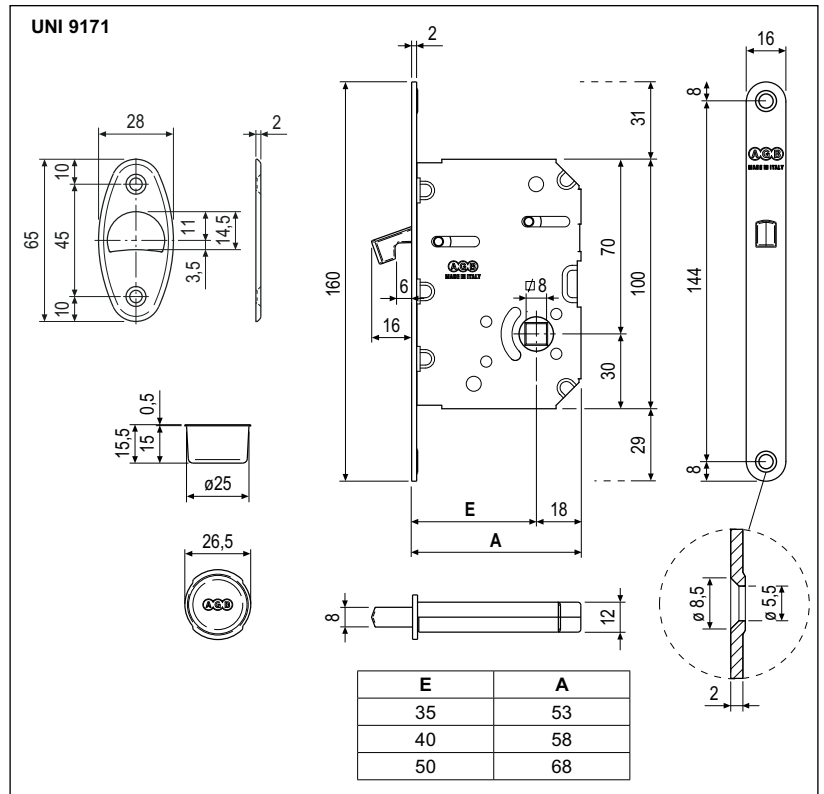

Scivola Tre - 16 mm forend, 8 mm hub

Description

Embedded lock with receding hook, striker included. Made entirely of steel. 16 mm forend with round ends. 35 and 50 mm backset, 40 on request. Striker with frontal maximum width 28 mm.

Use

Lock for internal sliding doors with hook, which throws from the lock forend and rotate onto the striker plate when closing. The coupling between door and frame is guaranteed by the extension of the lock. The hub of the handle operates the hook which can be locked by the bathroom lock.

Fastening

Prepare cutout and mill the panel according to the dimensions shown in the diagram. Secure the lock and striker with four 4x20 mm screws.

Note. Each pack contains a lock with striker and pocket.

Order Specifications

Material	Article
STEEL	B08921.35.XX
	B08921.40.XX
	B08921.50.XX

Note. Refer to the price list in force to check the availability of the finishes.

Three locks, one mill