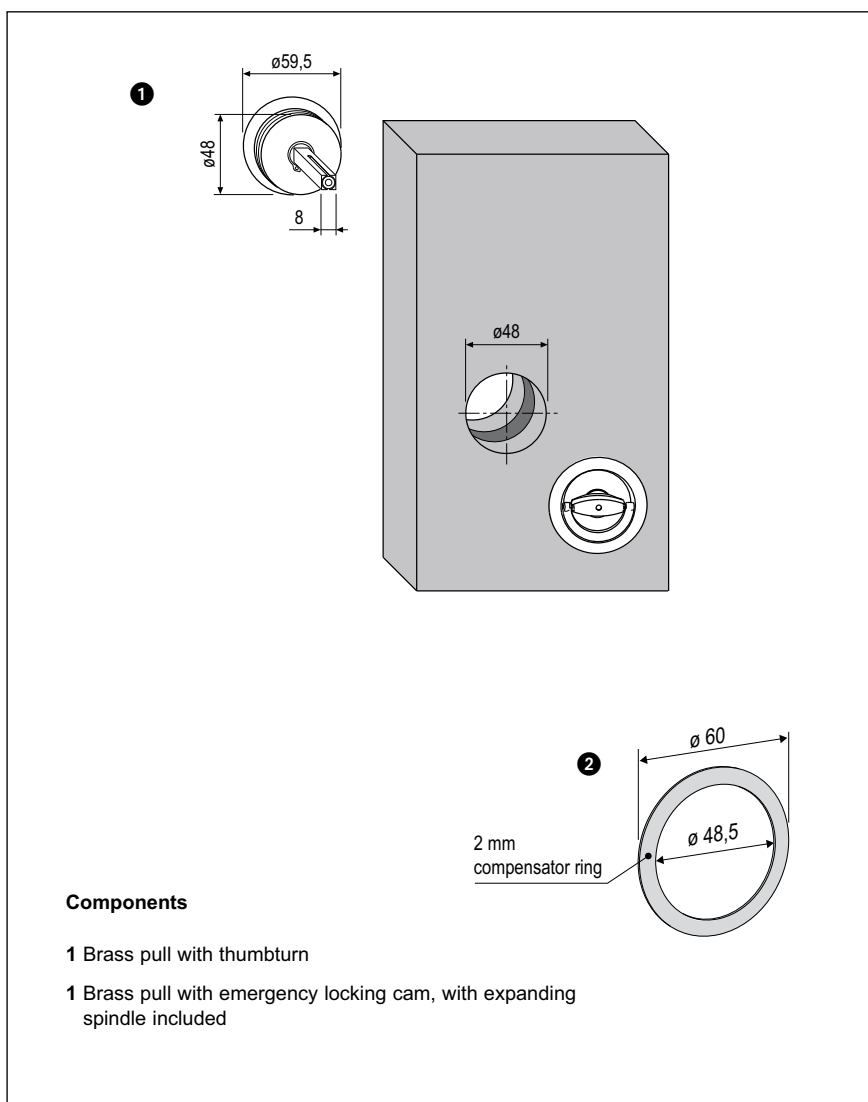

DUETTO - Handle kit, $\varnothing 48$ mm Active-Passive, 38-48 mm door thickness

Description

Embedded handle kit, with a ring handle, 48 mm milling diameter. The expanding spindle allows Fastening the handles on doors from 38 to 48 mm thick. The maximum protrusion from the door surface is 4,5 mm.

Use

For folding doors installed on bathrooms or similar Uses. The kit is made of an active handle which operates the expanding spindle, and of a passive one (mounted on the other side) which works just for moving the door (idle rotation). The passive

handle is notched, in order to guarantee the emergency function by means of a screw driver or a coin.

The $\varnothing 48$ mm Kit cannot be combined with locks with backsets less than 35 mm.

Fastening

The handles are mounted on the door by means of the expanding spindle inside of the active handle. A 2,5 mm Allen key is required.

Components

- 1 Brass pull with thumbturn
- 1 Brass pull with emergency locking cam, with expanding spindle included

HANDLES ASSEMBLY

$\varnothing 48$ MM RING FOR 34-38 MM DOOR THICKNESS

Order Specifications