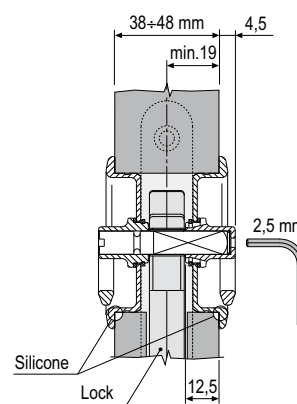

DUETTO - Handle kit, $\varnothing 48$ mm Active-Passive, 38-48 mm door thickness

Description

Embedded handle kit, with a ring handle, 48 mm milling diameter. The expanding spindle allows Fastening the handles on doors from 38 to 48 mm thick. The maximum protrusion from the door surface is 4,5 mm.

handle is notched, in order to guarantee the emergency function by means of a screw driver or a coin.

The $\varnothing 48$ mm Kit cannot be combined with locks with backsets less than 35 mm.

Fastening

The handles are mounted on the door by means of the expanding spindle inside of the active handle. A 2,5 mm Allen key is required.

Components

- 1 Brass pull with thumbturn
- 1 Brass pull with emergency locking cam, with expanding spindle included

HANDLES ASSEMBLY

$\varnothing 48$ MM RING FOR 34-38 MM DOOR THICKNESS

Order Specifications