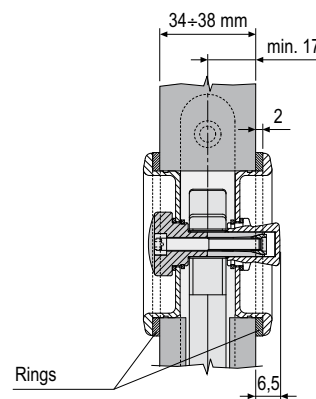

DUETTO - Handle kit, $\varnothing 48$ mm Active-Passive, 38-48 mm door thickness

Description

Embedded handle kit, with a ring handle, 48 mm milling diameter. The expanding spindle allows Fastening the handles on doors from 38 to 48 mm thick. The maximum protrusion from the door surface is 4,5 mm.

handle is notched, in order to guarantee the emergency function by means of a screw driver or a coin.

The $\varnothing 48$ mm Kit cannot be combined with locks with backsets less than 35 mm.

Fastening

The handles are mounted on the door by means of the expanding spindle inside of the active handle. A 2,5 mm Allen key is required.

Components

- 1 Brass pull with thumbturn
- 1 Brass pull with emergency locking cam, with expanding spindle included

HANDLES ASSEMBLY

$\varnothing 48$ MM RING FOR 34-38 MM DOOR THICKNESS

Order Specifications