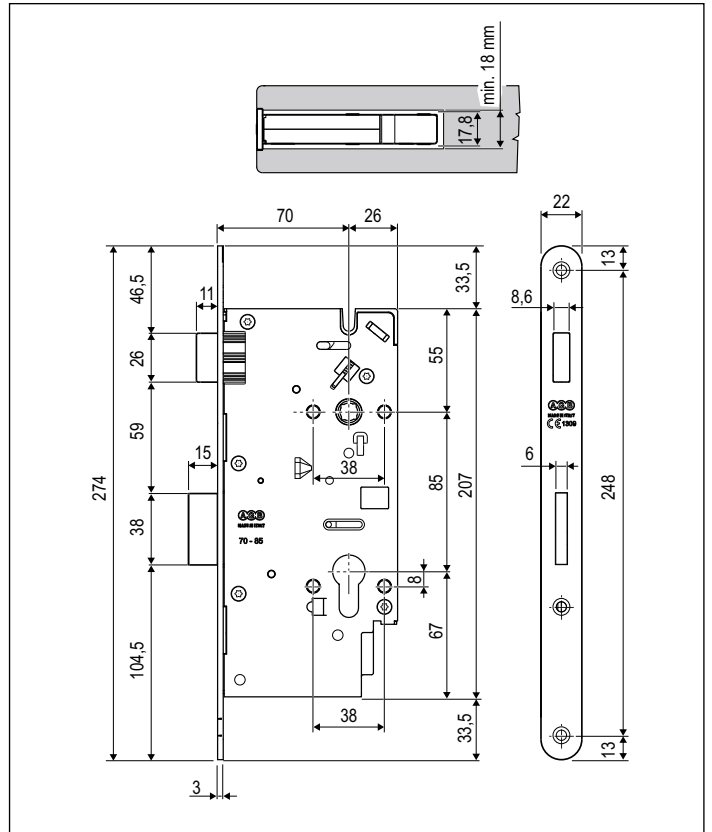

Opera XT - Lock kit - 22 mm forend

Description

Mortice lock with magnetic movement, latch in plastic material and bolt with manual movement in sintered steel to be coupled with an XT magnetic striker and a standard cylinder from the AGB catalogue, which are not included in the kit. On the external sash, you have to use a fixed knob and the cylinder opening where latch and bolt come out or with electric striker. Antipanic function: turning down the handle, the bolt and the latch come into the lock.

85 mm centre, 22 mm forend with round edge, 70 mm backset and through hub.

Use

For wooden doors and entrance doors. Suitable for interior doors of hotels with fixed knob or handle. When coupled with an electric striker, it is suitable for the use with an access control system. Suitable for use on flush doors or doors with rebate.

Installation

Mill and fasten with screws 4x25.

Order specifications

Material	SALES CODE		
	Ref.	Backset	Finish
STEEL	B60030	70	XX

Note. Refer to the price list in force to check the availability of the finishes.