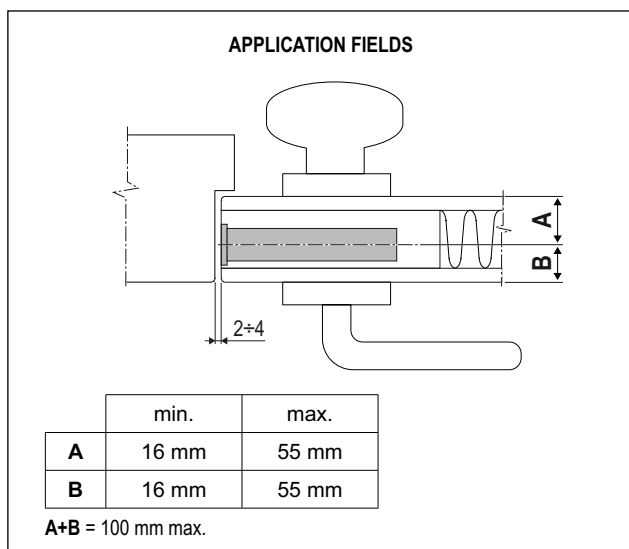

Opera XT - Lock kit - 22 mm forend

Description

Mortice lock with magnetic movement, latch in plastic material and bolt with manual movement in sintered steel to be coupled with an XT magnetic striker and a standard cylinder from the AGB catalogue, which are not included in the kit. On the external sash, you have to use a fixed knob and the cylinder opening where latch and bolt come out or with electric striker. Antipanic function: turning down the handle, the bolt and the latch come into the lock.

85 mm centre, 22 mm forend with round edge, 70 mm backset and through hub.

Use

For wooden doors and entrance doors. Suitable for interior doors of hotels with fixed knob or handle. When coupled with an electric striker, it is suitable for the use with an access control system. Suitable for use on flush doors or doors with rebate.

Installation

Mill and fasten with screws 4x25.

Order specifications

Material	SALES CODE		
	Ref.	Backset	Finish
STEEL	B60030	70	XX

Note. Refer to the price list in force to check the availability of the finishes.