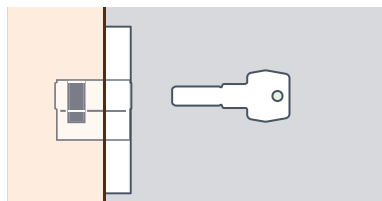

Compatible with European half cylinder

Choose the half cylinder suitable for your needs from the AGB range.