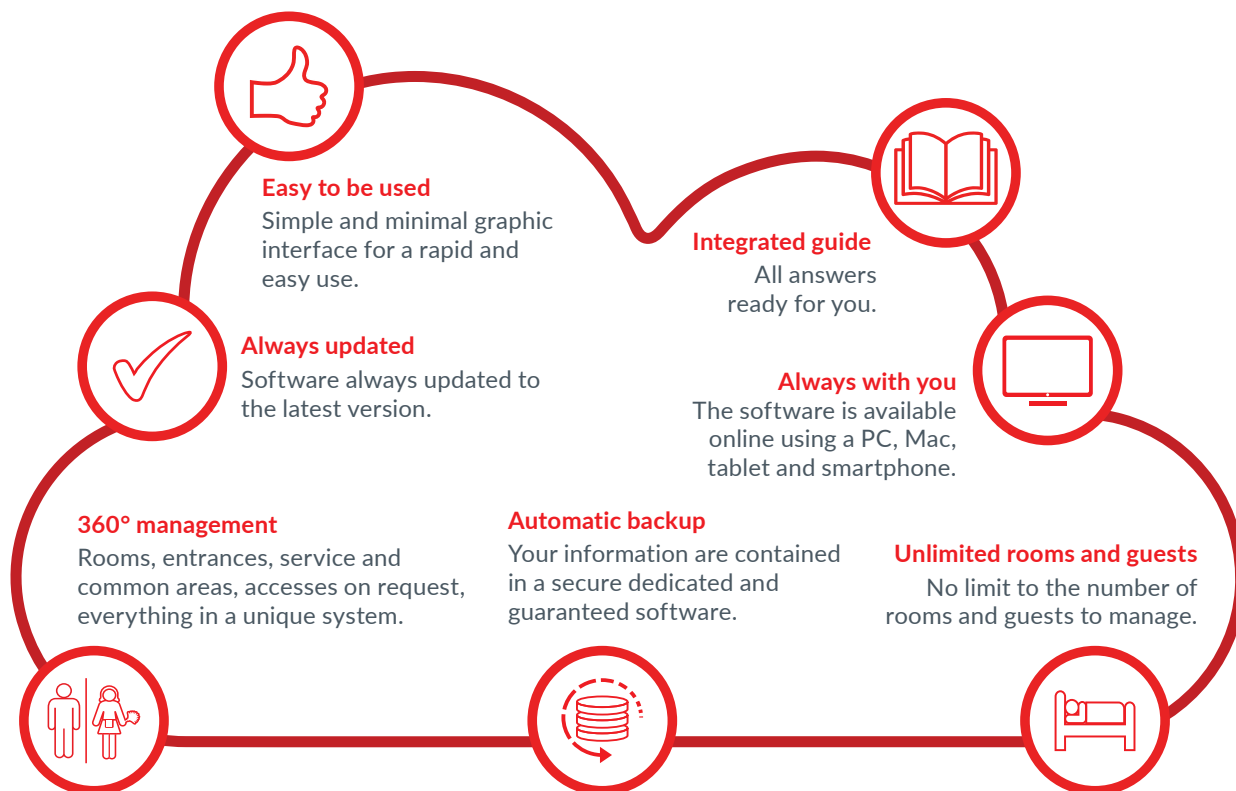

# OperaBit Nebula

Web app for access control Made in Italy

## FULL VERSION - THE SOFTWARE

### OPERA BIT NEBULA IS THE AGB WEB APP FOR THE FUTURE

It safely manages **each access** of your hotel, regarding the rooms, the entrance door or a service that you offer to your guests and available for your staff.

The **continuous automatic backup** of all the information and settings in our servers allows to **manage your hotel in real time** all over the world, you only need an internet connection.

OPERA **iCONTROL**