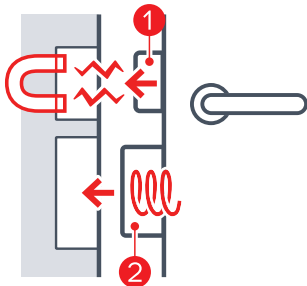

### MAGNETIC LATCH

The lock forend is minimal thanks to the magnetic latch that disappears when the door is open.

**Opera iControl** and **Opera Bit** require handles fixed with through screws and grip integrated with the rosette.

### Twin Lock

The Twin lock system protects the security of your room. Available for Opera Bit, Opera iControl and Opera Twin.

The **magnetic latch** ① comes out when the sash leans against the frame and the **automatic bolt** ② is activated ensuring the maximum antiburglar security.