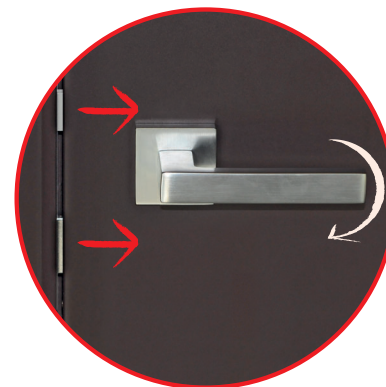

## ANTIPANIC MAGNETIC LOCK FOR HOTELS

Opening with  
mechanical cylinder

Twin Lock: magnetic latch  
and automatic bolt

Silent door closing thanks  
to the magnetic latch

### Latch release with key

Turning the key into the cylinder, the lock let the magnetic latch and the automatic bolt come out. A light pressure on the knob allows the door opening.

### Suitable for flush wall doors

Thanks to the magnetic latch, sash and frame have no protrusion: it is the perfect solution for in-line flush doors.