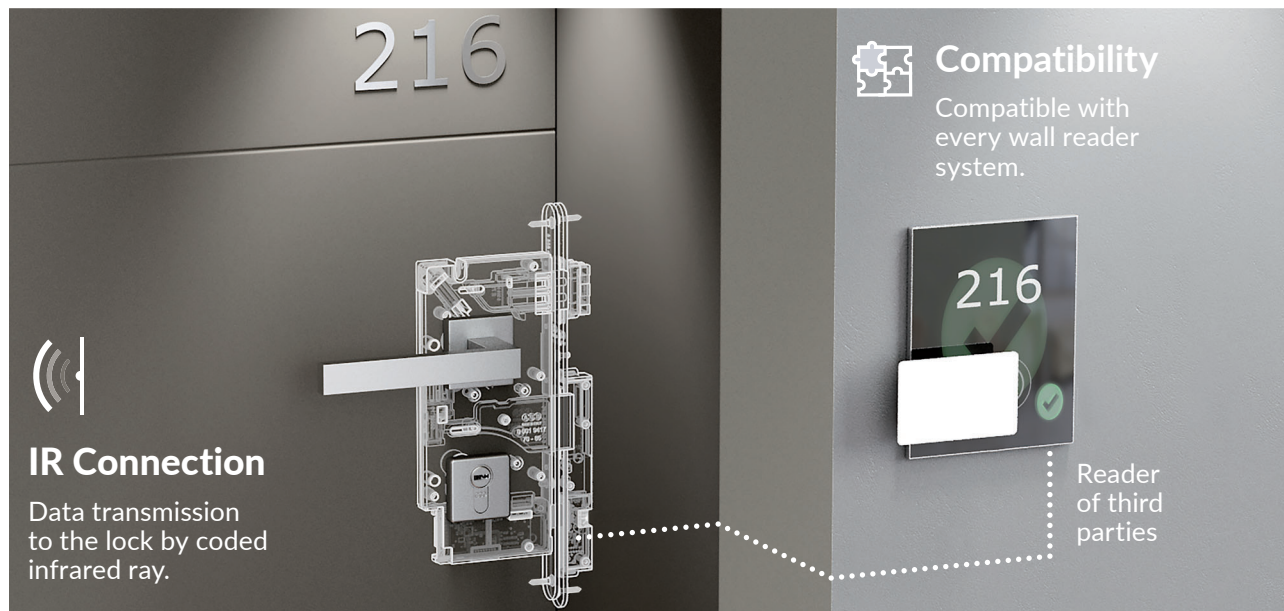

The **continuous automatic backup** of all the information and settings in our servers allows to **manage your hotel in real time** all over the world, you only need an internet connection.

OPERA **iCONTROL**

## ELECTRONIC LOCK FOR HOTELS

The perfect lock for hotels that have already installed an access control system

Compatible with any wall reader system

Security, design and silence for the door

## THE PERFECT CHOICE FOR ANY ACCESS CONTROL SYSTEM (RMS)