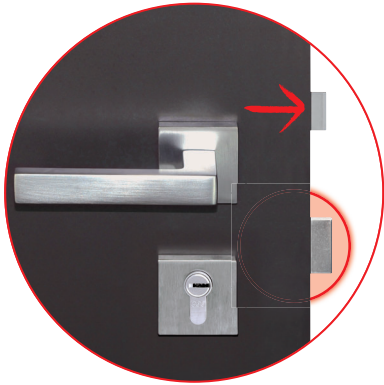

SECURITY

Twin Lock

The Twin lock system protects the security of your room. Available for Opera Bit, Opera iControl and Opera Twin.

The **magnetic latch** ① comes out when the sash leans against the frame and the **automatic bolt** ② is activated ensuring the maximum antiburglar security.

The magnetic movement latch creates new silence standard when the door closes.

Shockproof

The particular manufacturing process of the sintered steel bolt guarantees great resistance to impacts.

Antiburglar strength

The bolt protects the room from break-in attempts with deftness or tools.

Antipanic lock

From inside the room, bolt and spring latch are instantly released by simply lowering the handle for the immediate door opening.

Emergency cylinder, one more chance

Even in the electronic locks, the mechanical cylinder as a standard guarantees the manual door opening.