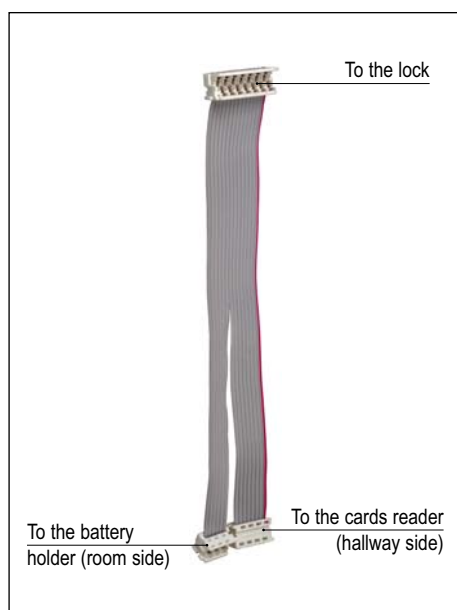

Opera Bit / Opera iControl - Cable for lock

Description

125 mm long, the cable connects the Opera Bit or Opera iControl locks with the electronics of the door side (for replacement).
If used on Opera iControl, it has to be cutted as indicated in the picture.