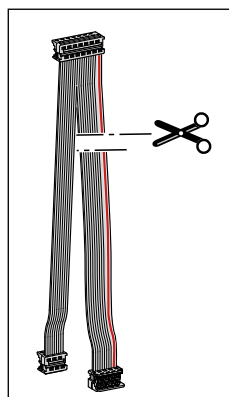

Opera Bit / Opera iControl - Cable for lock

Description

125 mm long, the cable connects the Opera Bit or Opera iControl locks with the electronics of the door side (for replacement).
If used on Opera iControl, it has to be cutted as indicated in the picture.

For further details about the installation, see the instructions included in the lock kit.

Order specifications

Article	
B61010.90.00	