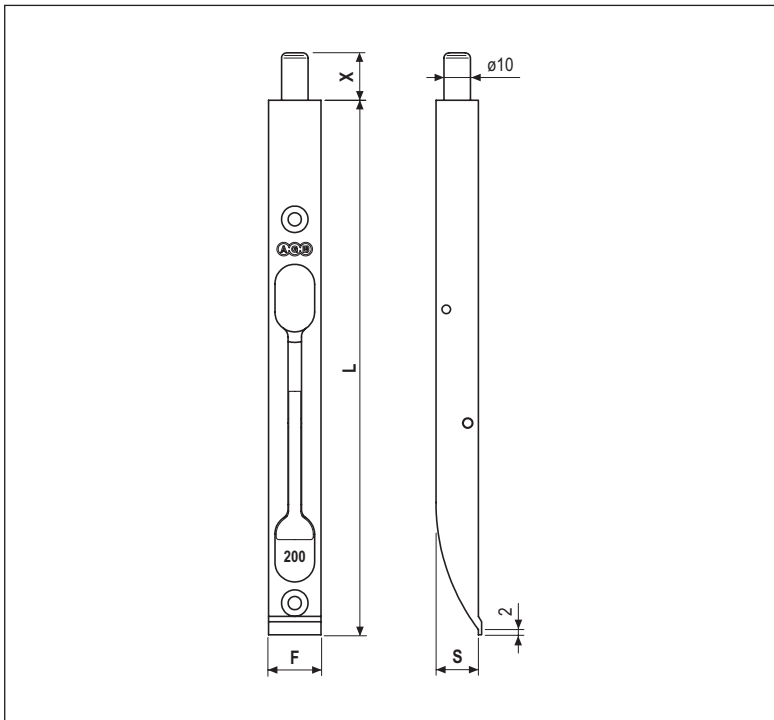

## Lever type - 20 mm forend, heavy-duty (made of zamak)

### Bolt measurements

PUSH-BUTTON BOLTS				
CODE	F	L	S	X
D00350.20.XX	20	202	16	18
D00350.25.XX	20	252	16	18
D00350.30.XX	20	302	16	18
D00350.40.XX	20	402	16	18