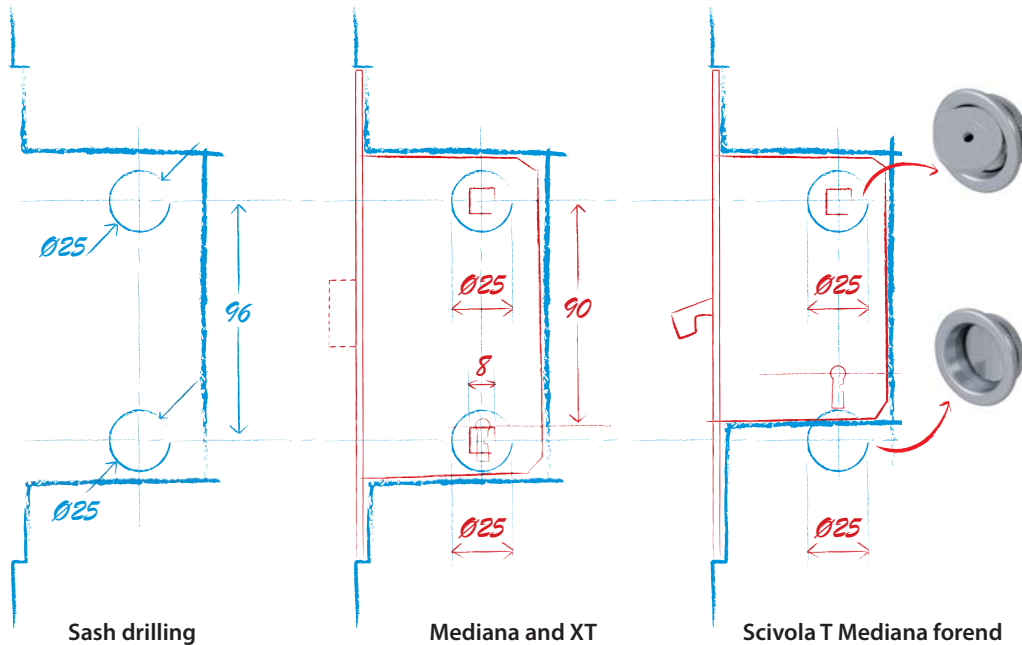

Kit E
Venti5

Venti5

The handle that sets the door's creativity free

Knurled surface for a better grip on the wood (without plastic base plates).

PATENTED

Minimal and ergonomic grip.

Expanding spindle suitable for doors 39 to 44 mm thick.

A light pressure on the notch to make the handle come out.

Open, Close, Live

Venti5 - The handle that sets the door's creativity free

One drilling, many solutions!

**Mediana + XT
&
Kit Venti5**

**A PERFECT DESIGN FOR
EVERY SITUATION**

Venti5 can be matched with the Mediana and XT locks
8 mm bathroom hub.
Turning and sliding doors are finally matched!