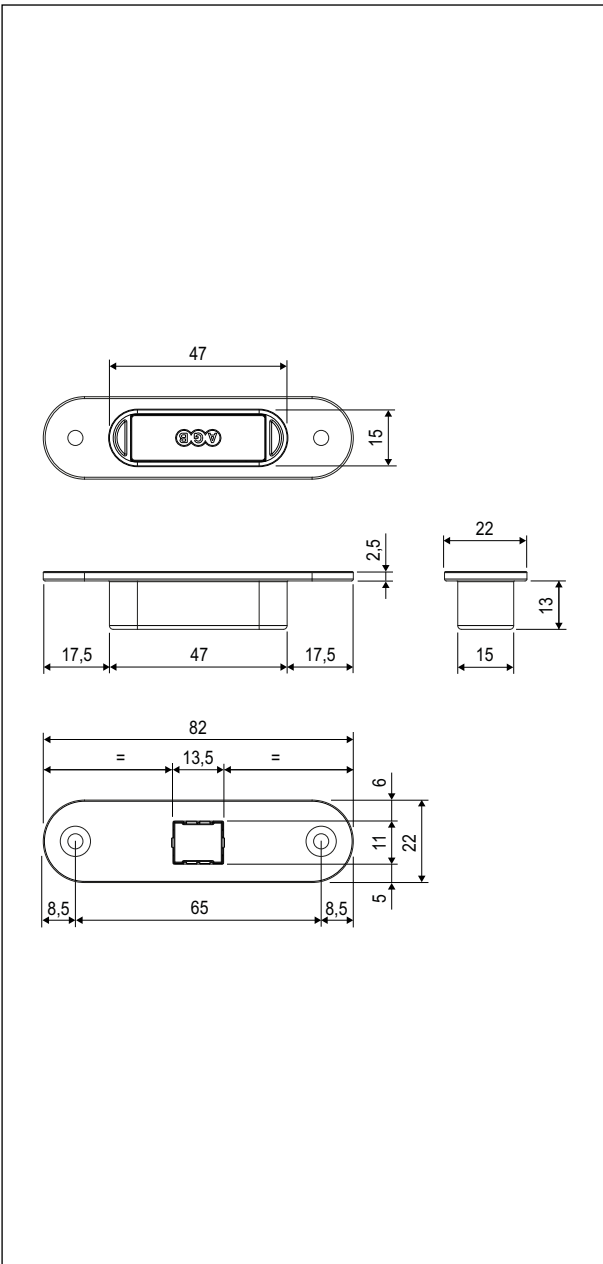

# Easy-Touch - Striker for wooden frame

**Description**

Magnetic striker in plastic material with round edges.  
 Easy-Touch is compatible with the milling of Easy-Matic and Easy-Fix 22x82 mm, 2,2 mm thickness.

**Use**

To be coupled with Touch installing it on the frame as indicated in the picture.

**Fastening**

With 2 screws 3,5x20 mm.

**Order Specifications**

Article	
B02404.31.XX	

**Note.** Refer to the price list in force to check the availability of the finishes.