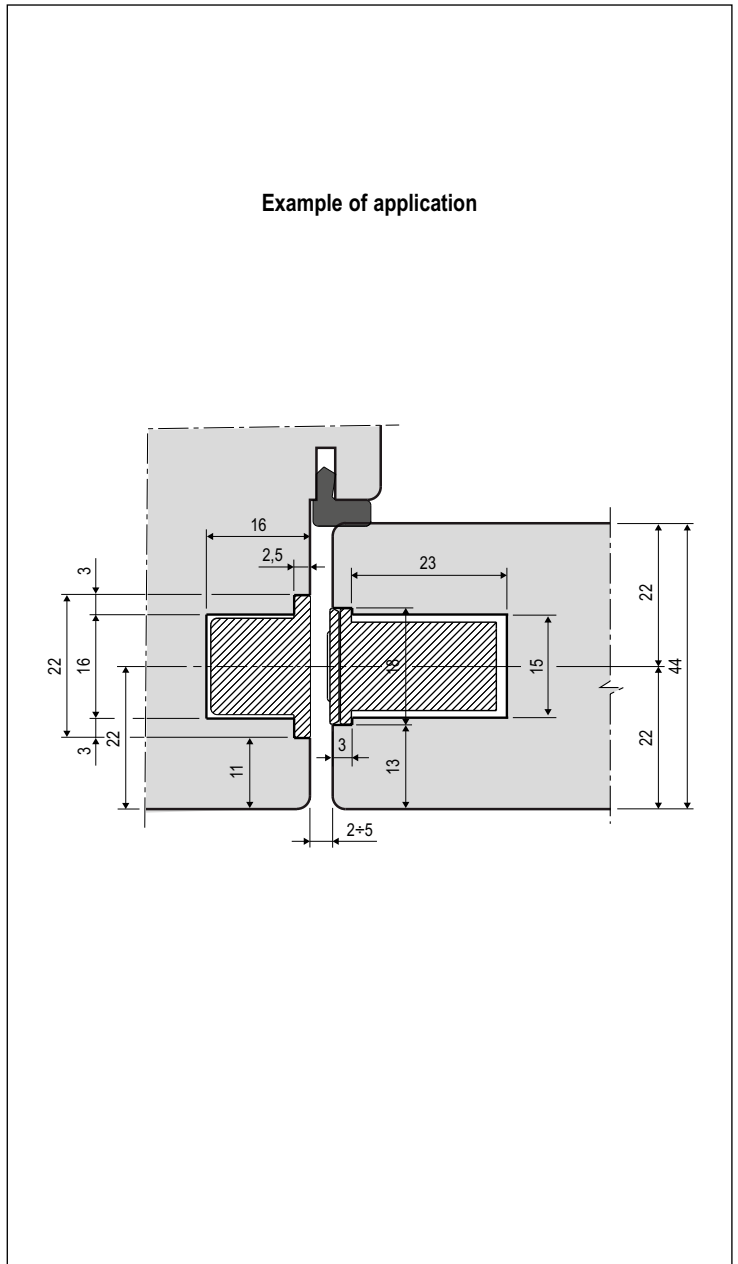

# Easy-Touch - Striker for wooden frame

**Description**

Magnetic striker in plastic material with round edges.  
 Easy-Touch is compatible with the milling of Easy-Matic and Easy-Fix 22x82 mm, 2,2 mm thickness.

**Use**

To be coupled with Touch installing it on the frame as indicated in the picture.

**Fastening**

With 2 screws 3,5x20 mm.

**Order Specifications**

Article	
B02404.31.XX	

**Note.** Refer to the price list in force to check the availability of the finishes.