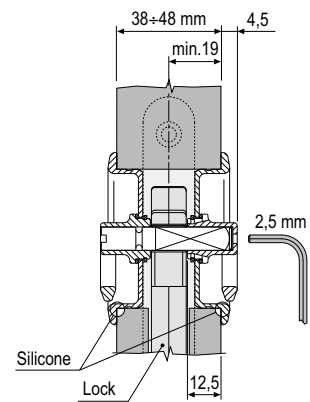

DUETTO - Handle kit, $\varnothing 48$ mm Active-Passive, 38-48 mm door thickness

Description

Embedded handle kit, with a ring handle, 48 mm milling diameter. The expanding spindle allows Fastening the handles on doors from 38 to 48 mm thick. The maximum protrusion from the door surface is 4,5 mm.

handle is notched, in order to guarantee the emergency function by means of a screw driver or a coin.

The $\varnothing 48$ mm Kit cannot be combined with locks with backsets less than 35 mm.

Fastening

The handles are mounted on the door by means of the expanding spindle inside of the active handle. A 2,5 mm Allen key is required.

HANDLES ASSEMBLY

$\varnothing 48$ MM RING FOR 34-38 MM DOOR THICKNESS

Order Specifications

Ref.	Article
1	B02900.00.XX
2	B00700.30.XX

Note. Refer to the price list in force to check the availability of the finishes.