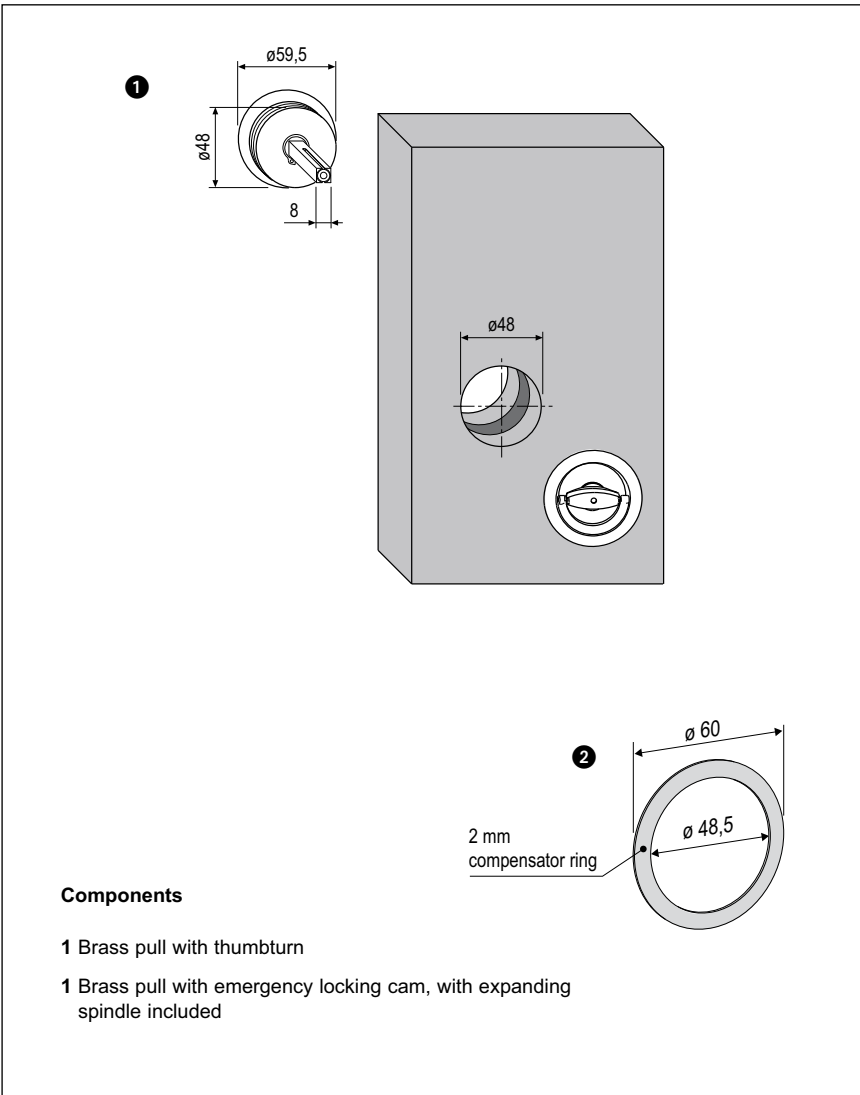

DUETTO - Handle kit, $\varnothing 48$ mm Active-Passive, 38-48 mm door thickness

Description

Embedded handle kit, with a ring handle, 48 mm milling diameter. The expanding spindle allows Fastening the handles on doors from 38 to 48 mm thick. The maximum protrusion from the door surface is 4,5 mm.

Use

For folding doors installed on bathrooms or similar Uses. The kit is made of an active handle which operates the expanding spindle, and of a passive one (mounted on the other side) which works just for moving the door (idle rotation). The passive

handle is notched, in order to guarantee the emergency function by means of a screw driver or a coin.

The $\varnothing 48$ mm Kit cannot be combined with locks with backsets less than 35 mm.

Fastening

The handles are mounted on the door by means of the expanding spindle inside of the active handle. A 2,5 mm Allen key is required.

HANDLES ASSEMBLY

$\varnothing 48$ MM RING FOR 34-38 MM DOOR THICKNESS

Order Specifications

Ref.	Article
1	B02900.00.XX
2	B00700.30.XX

Note. Refer to the price list in force to check the availability of the finishes.