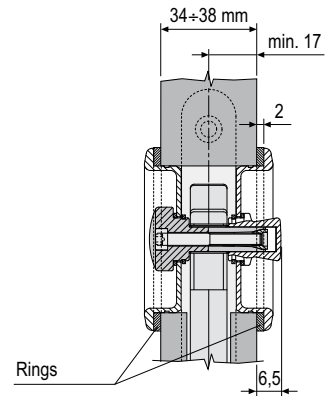

DUETTO - Handle kit, $\varnothing 48$ mm Active-Passive, 38-48 mm door thickness

Description

Embedded handle kit, with a ring handle, 48 mm milling diameter. The expanding spindle allows Fastening the handles on doors from 38 to 48 mm thick. The maximum protrusion from the door surface is 4,5 mm.

handle is notched, in order to guarantee the emergency function by means of a screw driver or a coin.

The $\varnothing 48$ mm Kit cannot be combined with locks with backsets less than 35 mm.

Fastening

The handles are mounted on the door by means of the expanding spindle inside of the active handle. A 2,5 mm Allen key is required.

HANDLES ASSEMBLY

$\varnothing 48$ MM RING FOR 34-38 MM DOOR THICKNESS

Order Specifications

Ref.	Article
1	B02900.00.XX
2	B00700.30.XX

Note. Refer to the price list in force to check the availability of the finishes.