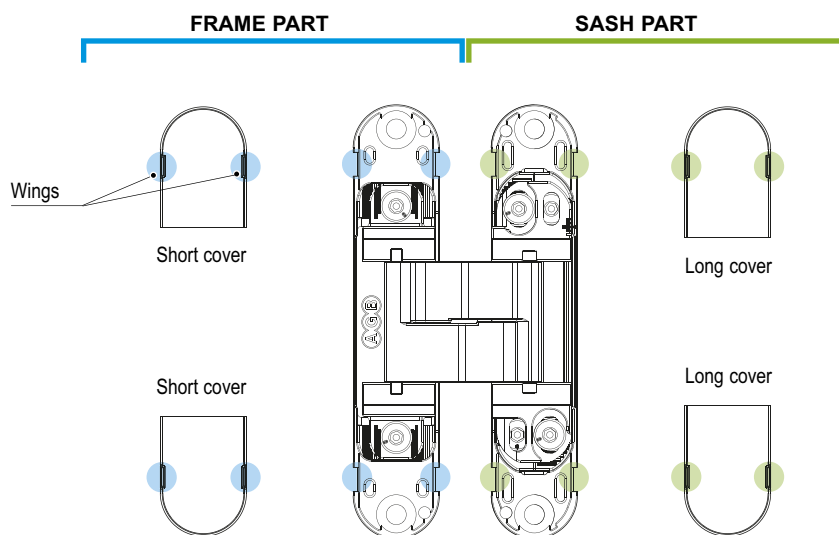

Covers

Covers kit for Eclipse 3.3

Fastening

Apply the covers paying attention to the lateral wings. They have to be plugged into the dedicated grooves present in the hinge.

Order specifications

Material	Article
ALUMINIUM	E30200.25.XX

Note. Refer to the price list in force to check the availability of the finishes.

COVERS APPLICATION

Attention: observe the application scheme of covers, sash and frame part, in order to save their functionality.