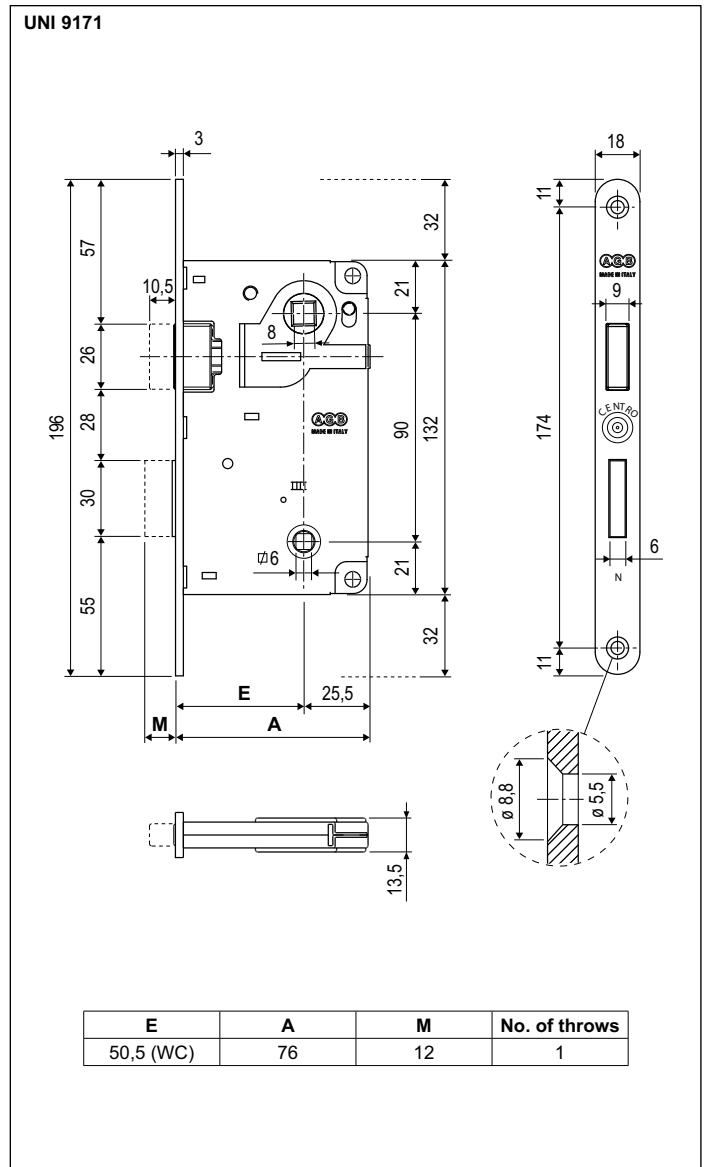

# Centro Focus with bolt - 6 mm bathroom lock, 90 mm centre, 18 mm forend

**Description**

Embedded lock with polyamide magnetic latch and bolt. 90 mm centre. 18 mm forend with round ends. Single 50 mm backset. Made of steel. Bathroom version with 6 mm hub.

**Application**

For interior timber doors. The position of the hub and key, which are symmetrical with respect to the centre of the panel, allows the reversal of the lockcase in the cutout.

Non-handed doors can thus be obtained for the flush type, which allows you to reduce your stock of panels considerably.

**Mounting**

Prepare cutout and mill the panel according to the dimensions shown in the diagram. Secure the lock with two 4,5x25 mm screws.

**Order Specifications**

Material	SALES CODE			
	Ref.	Backset	Finish code	
STEEL	B04006	50	XX	4