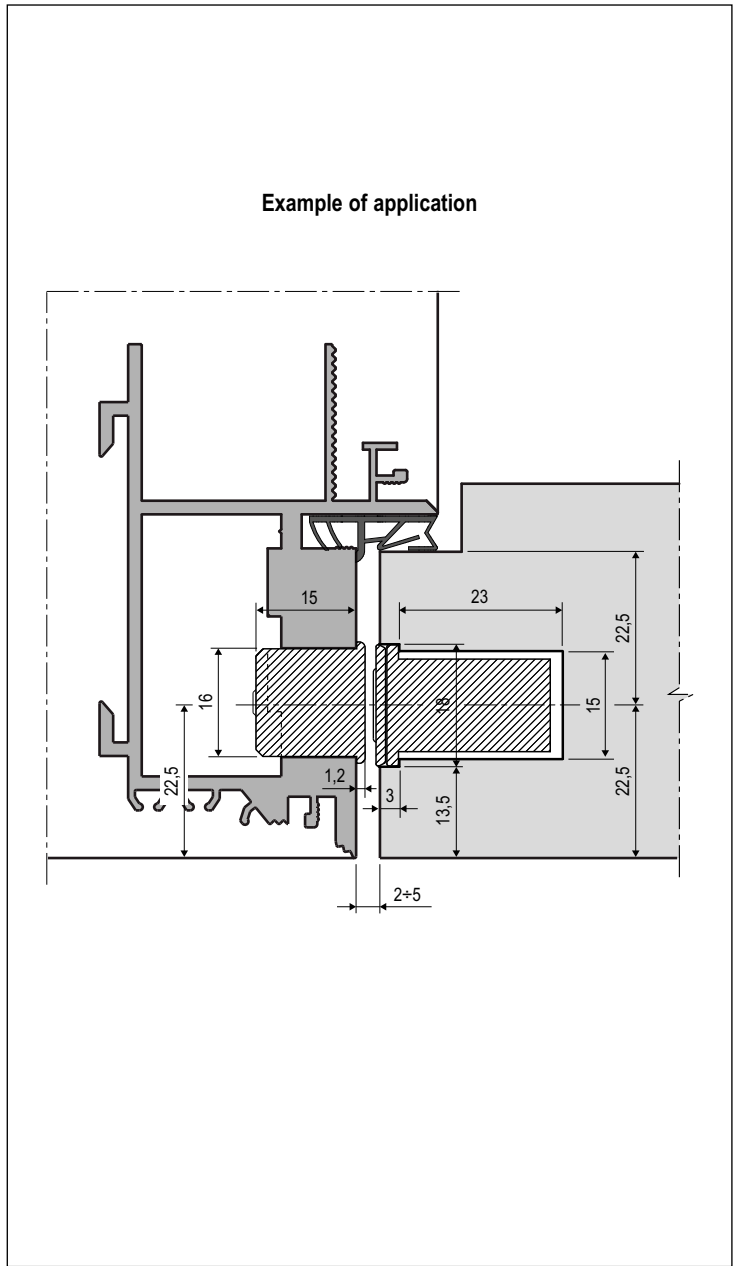

**Use**

To be coupled with Touch installing it on the frame as indicated in the picture.

**Fastening**

Expansion fastening by using the 2,5 mm allen key.

**Order Specifications**

Article	
B02404.30.XX	

**Note.** Refer to the price list in force to check the availability of the finishes.