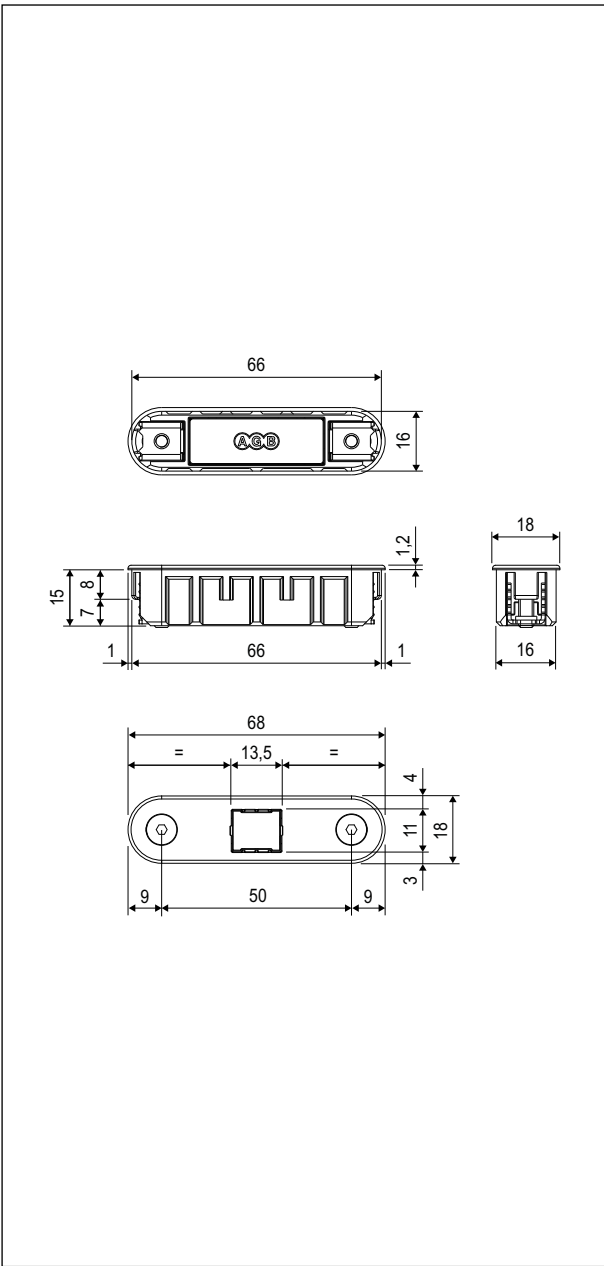

**Use**

To be coupled with Touch installing it on the frame as indicated in the picture.

**Fastening**

Expansion fastening by using the 2,5 mm allen key.

**Order Specifications**

Article	
B02404.30.XX	

**Note.** Refer to the price list in force to check the availability of the finishes.